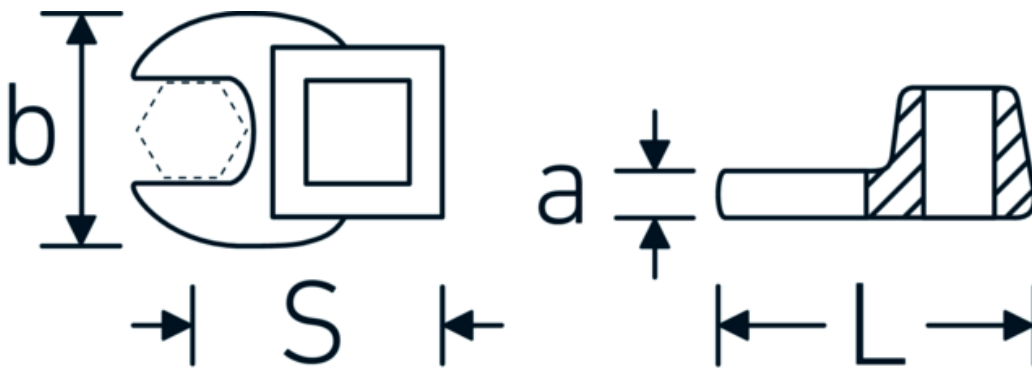

CROW-FOOT spanner

540

Product no. **02200046**
GTIN **4018754141142**
Model **540 46**

Label. 3/8 " CROW-FOOT spanner Spanner size 46mm L.72mm

- Features.**
- Chrome Alloy Steel, chrome plated
 - Caution! Modified settings on torque wrench

Technical Drawing.

Technical Attributes.

a	8 mm
Internal square drive (inch)	3/8 "
Width mm (b)	82 mm
Length mm (L)	72 mm
S	43,1 mm
Width across flats [mm]	46 mm

Logistics data.

Depth mm (IFS)	72
Width mm (IFS)	81
Height mm (IFS)	17
Length (packed, mm)	80
Width (packed, mm)	81
Height (packed, mm)	18
Volume (packed, dm3)	0.11664 dm3

Variants.

Art. no.	Model no. (ERP)	Description	GTIN
01200008	540 8	1/4 " CROW-FOOT spanner Spanner size 8mm L.25,5mm	4018754149117
01200009	540 9	1/4 " CROW-FOOT spanner Spanner size 9mm L.25,5mm	4018754149124
01200010	540 10	1/4 " CROW-FOOT spanner Spanner size 10mm L.25,5mm	4018754149131
02200011	540 11	3/8 " CROW-FOOT spanner Spanner size 11mm L.32mm	4018754149414
02200012	540 12	3/8 " CROW-FOOT spanner Spanner size 12mm L.34,3mm	4018754003495
02200013	540 13	3/8 " CROW-FOOT spanner Spanner size 13mm L.34,3mm	4018754003501
02200014	540 14	3/8 " CROW-FOOT spanner Spanner size 14mm L.37,7mm	4018754003518
02200015	540 15	3/8 " CROW-FOOT spanner Spanner size 15mm L.37,7mm	4018754003525
02200016	540 16	3/8 " CROW-FOOT spanner Spanner size 16mm L.37,7mm	4018754003532
02200017	540 17	3/8 " CROW-FOOT spanner Spanner size 17mm L.42,5mm	4018754003549
02200018	540 18	3/8 " CROW-FOOT spanner Spanner size 18mm L.42,5mm	4018754003556
02200019	540 19	3/8 " CROW-FOOT spanner Spanner size 19mm L.42,5mm	4018754003563
02200020	540 20	3/8 " CROW-FOOT spanner Spanner size 20mm L.42,4mm	4018754141067
02200021	540 21	3/8 " CROW-FOOT spanner Spanner size 21mm L.44,5mm	4018754003570