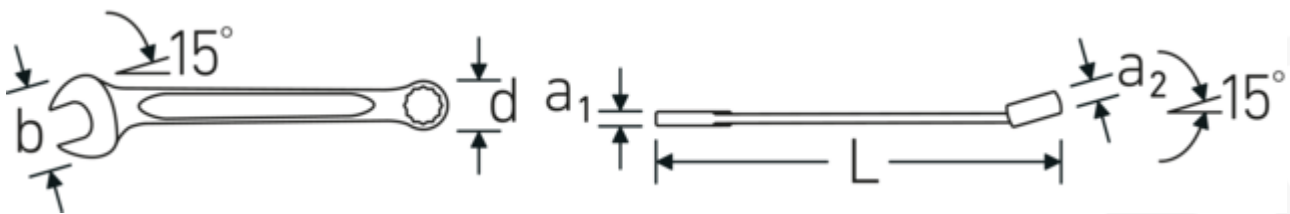

Technologies and features.

Double T-profile

Our combination and ring wrenches have an additional recess in the middle of the tool. Similar to the principle of a double T-beam, this provides a tremendous load capacity and maximum strength whilst reducing weight.

Offset Shaft Design

STAHLWILLE wrenches are reinforced between the jaw and shaft, as this is where the greatest forces are exerted. The special design strengthens the stress zones, thus reducing the risk of breakage to a minimum.

Technical Attributes.

a1	11 mm
a2	19 mm
Drive profile	bi-hex AS-Drive®
Width mm (b)	88 mm
d	57,8 mm
DIN	DIN 3113 Form A / ISO 7738 Form A
Length mm (L)	480 mm
Jaw angle	15 °
Wrench width 1 [mm]	41 mm
Ring position	15 °