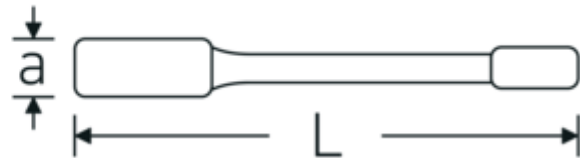

Impact ring wrench, metric

4205

Product no. **42050046**
GTIN **4018754024193**
Model **4205 46**

Label. Impact ring wrench Wrench size 46mm L.240mm

Technical Drawing.

Technical Attributes.

a	22,5 mm
Width mm (b)	75 mm
DIN	DIN 7444
Length mm (L)	240 mm
Wrench width 1 [mm]	46 mm

Logistics data.

Depth mm (IFS)	240
Width mm (IFS)	74
Height mm (IFS)	22
Length (packed, mm)	240
Width (packed, mm)	74
Height (packed, mm)	22
Volume (packed, dm ³)	0.39072 dm ³
Product no.	42050046
Weight (gross, kg)	0,915
Weight PAP (kg)	0,000
Weight PVC (kg)	0,000
GTIN	4018754024193
Country of origin	GERMANY