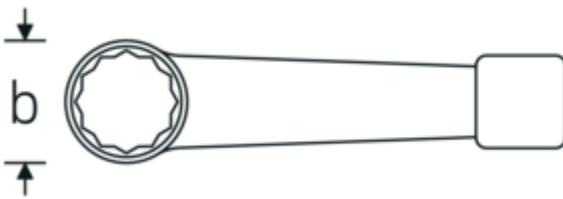

Impact ring wrench, metric

4205

Product no. **42050046**
GTIN **4018754024193**
Model **4205 46**

Label. Impact ring wrench Wrench size 46mm L.240mm

Technical Drawing.

Technical Attributes.

a	22,5 mm
Width mm (b)	75 mm
DIN	DIN 7444
Length mm (L)	240 mm
Wrench width 1 [mm]	46 mm

Logistics data.

Depth mm (IFS)	240
Width mm (IFS)	74
Height mm (IFS)	22
Length (packed, mm)	240
Width (packed, mm)	74
Height (packed, mm)	22
Volume (packed, dm ³)	0.39072 dm ³
Product no.	42050046
Weight (gross, kg)	0,915
Weight PAP (kg)	0,000
Weight PVC (kg)	0,000
GTIN	4018754024193
Country of origin	GERMANY

42050180	4205 180	Impact ring wrench Wrench size 180mm L.650mm	4018754024537
42050210	4205 210	Impact ring wrench Wrench size 210mm L.750mm	4018754024575

GTIN-Code.