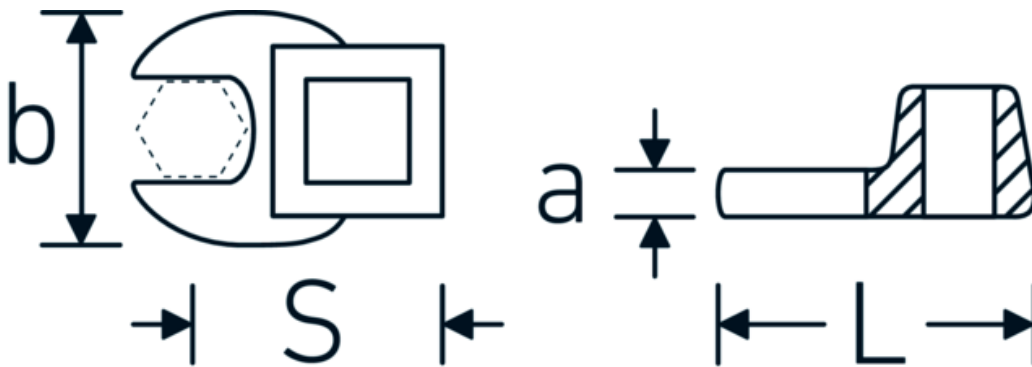

CROW-FOOT wrench, metric

540

Product no. 02200041
GTIN 4018754141128
Model 540 41

Label.

3/8 " CROW-FOOT wrench Wrench size 41mm L.63mm

Technical Drawing.

Technical Attributes.

a	8 mm
Internal square drive (inch)	3/8 "
Width mm (b)	70 mm
Length mm (L)	63 mm
S	37,2 mm
Width across flats [mm]	41 mm

Logistics data.

Depth mm (IFS)	68
Width mm (IFS)	61
Height mm (IFS)	17
Length (packed, mm)	85
Width (packed, mm)	70
Height (packed, mm)	17
Volume (packed, dm ³)	0.10115 dm ³
Product no.	02200041
Weight (gross, kg)	0,135

Variants.

Product no.	Model no. (ERP)	Description	GTIN
01200008	540 8	1/4 " CROW-FOOT wrench Wrench size 8mm L.25,5mm	4018754149117
01200009	540 9	1/4 " CROW-FOOT wrench Wrench size 9mm L.25,5mm	4018754149124
01200010	540 10	1/4 " CROW-FOOT wrench Wrench size 10mm L.25,5mm	4018754149131
02200011	540 11	3/8 " CROW-FOOT wrench Wrench size 11mm L.32mm	4018754149414
02200012	540 12	3/8 " CROW-FOOT wrench Wrench size 12mm L.34,3mm	4018754003495
02200013	540 13	3/8 " CROW-FOOT wrench Wrench size 13mm L.34,3mm	4018754003501
02200014	540 14	3/8 " CROW-FOOT wrench Wrench size 14mm L.37,7mm	4018754003518
02200015	540 15	3/8 " CROW-FOOT wrench Wrench size 15mm L.37,7mm	4018754003525
02200016	540 16	3/8 " CROW-FOOT wrench Wrench size 16mm L.37,7mm	4018754003532
02200017	540 17	3/8 " CROW-FOOT wrench Wrench size 17mm L.42,5mm	4018754003549
02200018	540 18	3/8 " CROW-FOOT wrench Wrench size 18mm L.42,5mm	4018754003556
02200019	540 19	3/8 " CROW-FOOT wrench Wrench size 19mm L.42,5mm	4018754003563
02200020	540 20	3/8 " CROW-FOOT wrench Wrench size 20mm L.42,4mm	4018754141067
02200021	540 21	3/8 " CROW-FOOT wrench Wrench size 21mm L.44,5mm	4018754003570
02200022	540 22	3/8 " CROW-FOOT wrench Wrench size 22mm L.44,5mm	4018754003587