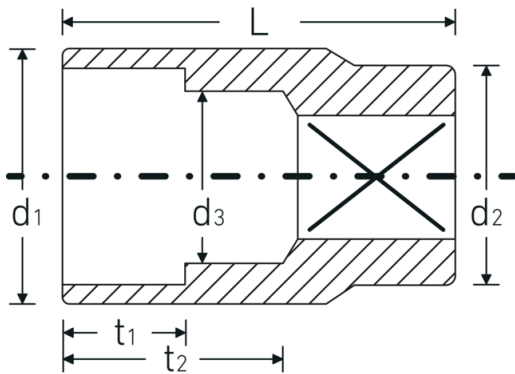

## Sockets 1/2", inch

50a

Product no. **03410054**  
GTIN **4018754008001**  
Model **50 A 1 3/16**

Label.

1/2 " Socket Wrench size 1 3/16" L.45mm

## Technical Drawing.

## Technical Attributes.

Drive profile	bi-hex AS-Drive®
Internal square drive (inch)	1/2 "
d1	39 mm
d2	28 mm
d3	28 mm
Length mm (L)	45 mm
Wrench size [inch]	1 3/16 "
t1	20,5 mm
t2	25,9 mm

## Variants.

Product no.	Model no. (ERP)	Description	GTIN
03410024	50 A 3/8	1/2 " Socket Wrench size 3/8" L.38mm	4018754007837
03410028	50 A 7/16	1/2 " Socket Wrench size 7/16" L.38mm	4018754007851
03410032	50 A 1/2	1/2 " Socket Wrench size 1/2" L.38mm	4018754007868
03410034	50 A 9/16	1/2 " Socket Wrench size 9/16" L.38mm	4018754007875
03410035	50 A 19/32	1/2 " Socket Wrench size 19/32" L.38mm	4018754007882
03410036	50 A 5/8	1/2 " Socket Wrench size 5/8" L.38mm	4018754007899
03410038	50 A 11/16	1/2 " Socket Wrench size 11/16" L.38mm	4018754007912
03410040	50 A 3/4	1/2 " Socket Wrench size 3/4" L.38mm	4018754007929
03410041	50 A 25/32	1/2 " Socket Wrench size 25/32" L.41mm	4018754007936
03410042	50 A 13/16	1/2 " Socket Wrench size 13/16" L.41mm	4018754007943
03410044	50 A 7/8	1/2 " Socket Wrench size 7/8" L.42mm	4018754007950
03410046	50 A 15/16	1/2 " Socket Wrench size 15/16" L.42mm	4018754007967
03410048	50 A 1	1/2 " Socket Wrench size 1" L.42mm	4018754007974
03410050	50 A 1 1/16	1/2 " Socket Wrench size 1 1/16" L.45mm	4018754007981
03410052	50 A 1 1/8	1/2 " Socket Wrench size 1 1/8" L.45mm	4018754007998
03410054	50 A 1 3/16	1/2 " Socket Wrench size 1 3/16" L.45mm	4018754008001
03410056	50 A 1 1/4	1/2 " Socket Wrench size 1 1/4" L.45mm	4018754008018
03410058	50 A 1 5/16	1/2 " Socket Wrench size 1 5/16" L.47mm	4018754127061
03410060	50 A 1 3/8	1/2 " Socket Wrench size 1 3/8" L.50mm	4018754127078
03410062	50 A 1 7/16	1/2 " Socket Wrench size 1 7/16" L.54mm	4018754127085
03410064	50 A 1 1/2	1/2 " Socket Wrench size 1 1/2" L.54mm	4018754127092