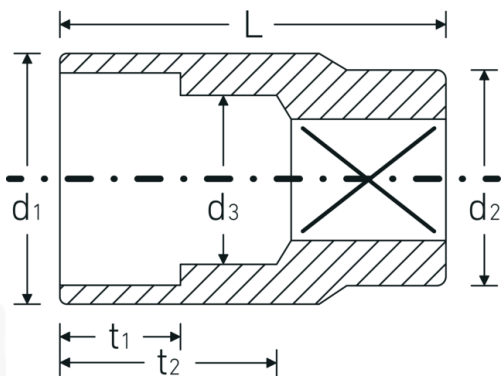

## Socket

45a

Product no. **02410028**  
GTIN **4018754004232**  
Model **45 A 7/16**

**Label.** 3/8 " Socket Spanner size 7/16" L.28mm

**Features.**

- ASME B 107.1, Fed. Spec. GGG-W-641, SAE AS 954-E (test values)
- HPQ® heavy-duty steel, chrome-plated

## Technical Drawing.

## Technical Attributes.

Drive profile bi-hex AS-Drive®  
Internal square drive (inch) 3/8 "

## Logistics data.

Depth mm (IFS) 23  
Width mm (IFS) 17

<b>d1</b>	15,7 mm	<b>Height mm (IFS)</b>	17
<b>d2</b>	16,5 mm	<b>Length (packed, mm)</b>	100
<b>d3</b>	10 mm	<b>Width (packed, mm)</b>	70
<b>Length mm (L)</b>	28 mm	<b>Height (packed, mm)</b>	17
<b>Spanner size [inch]</b>	7/16 "	<b>Volume (packed, dm3)</b>	0.119 dm3
<b>t1</b>	9,5 mm	<b>Art. no.</b>	02410028
<b>t2</b>	15,1 mm	<b>Weight (gross, kg)</b>	0,225
		<b>Weight PAP (kg)</b>	0,000
		<b>Weight PVC (kg)</b>	0,003
		<b>GTIN</b>	4018754004232
		<b>Country of origin</b>	GERMANY
		<b>Region of origin</b>	Nordrhein-Westfalen
		<b>WEEE/ElektroG</b>	nicht ear-pflichtig
		<b>Customs tariff no.</b>	82042000
		<b>Packing standard</b>	10
		<b>Weight</b>	20 g