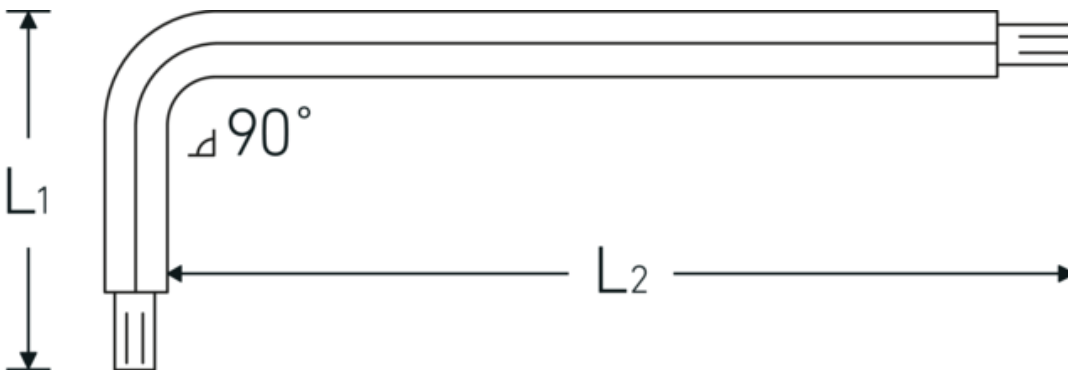

Hex key with ball end

10767

Product no. **43260010**
 GTIN **4018754027927**
 Model **10767 10 KUGELKOPF-
 WINKELSCHRAUBENDREHER
 SECHSKANT**

Label.

Hex key with ball end Hex drive 10mm L.40mm x 222mm

Technical Drawing.

Technical Attributes.

Drive profile	hex
External hex drive (mm)	10 mm
L1	40 mm
L2	222 mm
Length mm (L)	232 mm

Logistics data.

Depth mm (IFS)	232
Width mm (IFS)	51
Height mm (IFS)	12
Length (packed, mm)	285
Width (packed, mm)	90
Height (packed, mm)	32
Volume (packed, dm ³)	0.8208 dm ³
Product no.	43260010
Weight (gross, kg)	1,764