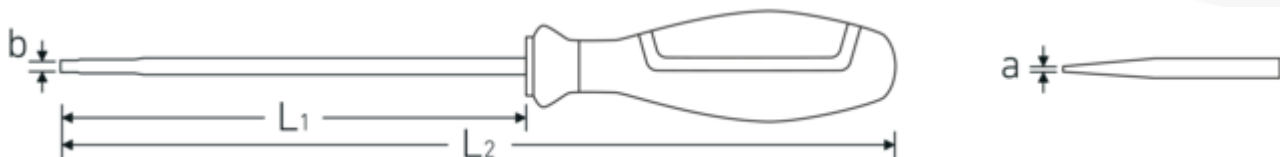

VDE slotted screwdriver

4661 VDE

Product no. **46613040**
 GTIN **4018754338108**
 Model **4661 VDE 4**
SCHLITZSCHRAUBENDREHER
4,0

Label. VDE slotted screwdriver 0,8mm x 4,0mm L.100mm

- Features.**
- reduced blade diameter: for reaching and operating low-lying screw connections or screws, e.g. in switch cabinets
 - in switch cabinets
 - flush with the blade tip due to integrated protective insulation: saves valuable space and allows optimal access even in the tightest installation spaces Roll-off protection prevents unwanted rolling away from the workplace
 - for slotted screws
 - Chrome-Alloy-Steel
 - blade burnished
 - VDE insulated up to 1000 V
 - DIN EN 60900
 - insulated according to IEC 900 - AC/1000 V AC/1000 V

Technical Drawing.

Technical Attributes.

a 0,8 mm
Drive profile Slot
Width mm (b) 4,0 mm

Logistics data.

Depth mm (IFS) 203
Width mm (IFS) 25
Height mm (IFS) 25

DIN	DIN EN 60900	Length (packed, mm)	205
Size	4	Width (packed, mm)	110
L1	100 mm	Height (packed, mm)	62
L2	205 mm	Volume (packed, dm3)	1.3981 dm3
		Art. no.	46613040
		Weight (gross, kg)	0,516
		Weight PAP (kg)	0,082
		Weight PVC (kg)	0,000
		GTIN	4018754338108
		Country of origin	GERMANY
		Region of origin	Nordrhein-Westfalen
		WEEE/ElektroG	nicht ear-pflichtig
		Customs tariff no.	82054000
		Packing standard	10
		Weight	55 g