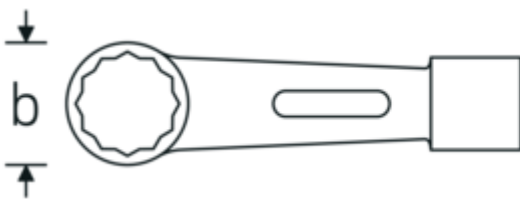

Impact ring wrench

8

Product no. **42010080**
GTIN **4018754023295**
Model **8 80**

Label.

Impact ring wrench Wrench size 80 mm L.440mm

Technical Drawing.

Technical Attributes.

a	57 mm
Width mm (b)	110 mm
Length mm (L)	440 mm
Wrench width 1 [mm]	80 mm

Logistics data.

Depth mm (IFS)	443
Width mm (IFS)	110
Height mm (IFS)	57
Length (packed, mm)	443
Width (packed, mm)	110
Height (packed, mm)	57
Volume (packed, dm3)	2.77761 dm3

Product no.	42010080
Weight (gross, kg)	5,895
Weight PAP (kg)	0,000
Weight PVC (kg)	0,000
GTIN	4018754023295
Country of origin	GERMANY
Region of origin	Nordrhein-Westfalen
WEEE/ElektroG	nicht ear-pflichtig
Customs tariff no.	82041100
Packing standard	1
Weight	5895 g

Variants.

Product no.	Art. no. (ERP)	Description	GTIN
42010032	8 32	Impact ring wrench Wrench size 32 mm L.195mm	4018754023141
42010036	8 36	Impact ring wrench Wrench size 36 mm L.195mm	4018754023165
42010041	8 41	Impact ring wrench Wrench size 41 mm L.200mm	4018754023172
42010046	8 46	Impact ring wrench Wrench size 46 mm L.250mm	4018754023189
42010050	8 50	Impact ring wrench Wrench size 50 mm L.280mm	4018754023196
42010055	8 55	Impact ring wrench Wrench size 55 mm L.300mm	4018754023219
42010060	8 60	Impact ring wrench Wrench size 60 mm L.300mm	4018754023233
42010065	8 65	Impact ring wrench Wrench size 65 mm L.325mm	4018754023257
42010070	8 70	Impact ring wrench Wrench size 70 mm L.355mm	4018754023264
42010075	8 75	Impact ring wrench Wrench size 75 mm L.360mm	4018754023271
42010080	8 80	Impact ring wrench Wrench size 80 mm L.440mm	4018754023295
42010085	8 85	Impact ring wrench Wrench size 85 mm L.440mm	4018754023318
42010090	8 90	Impact ring wrench Wrench size 90 mm L.445mm	4018754023325
42010095	8 95	Impact ring wrench Wrench size 95 mm L.450mm	4018754023332