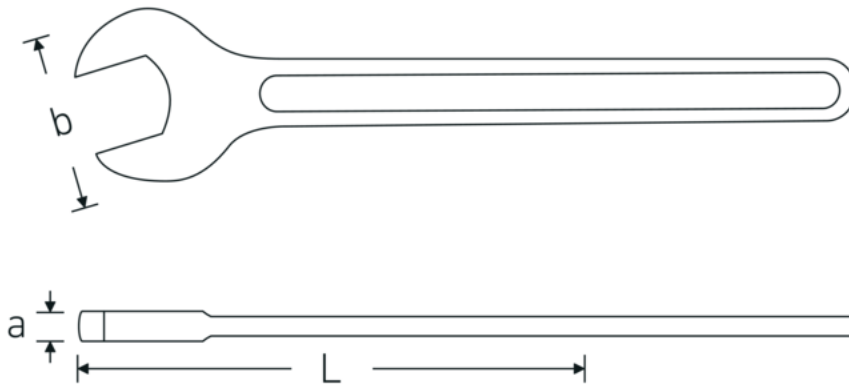

Open-ended wrench, metric

4004

Product no. **40040240**
GTIN **4018754018307**
Model **4004 24**

Label. Open-ended wrench Wrench size 24mm L.215mm

Technical Drawing.

Technical Attributes.

a	8,9 mm
Width mm (b)	50 mm
DIN	DIN 894
Length mm (L)	215 mm
Wrench width 1 [mm]	24 mm

Logistics data.

Depth mm (IFS)	212
Width mm (IFS)	50
Height mm (IFS)	9
Length (packed, mm)	220
Width (packed, mm)	80
Height (packed, mm)	49
Volume (packed, dm3)	0.8624 dm3
Product no.	40040240
Weight (gross, kg)	1,470

Variants.

Product no.	Art. no. (ERP)	Description	GTIN
40040240	4004 24	Open-ended wrench Wrench size 24mm L.215mm	4018754018307
40040270	4004 27	Open-ended wrench Wrench size 27mm L.238mm	4018754018314
40040300	4004 30	Open-ended wrench Wrench size 30mm L.261mm	4018754018321
40040320	4004 32	Open-ended wrench Wrench size 32mm L.273mm	4018754018338
40040360	4004 36	Open-ended wrench Wrench size 36mm L.300mm	4018754018345
40040410	4004 41	Open-ended wrench Wrench size 41mm L.335mm	4018754018352
40040460	4004 46	Open-ended wrench Wrench size 46mm L.369mm	4018754018369
40040500	4004 50	Open-ended wrench Wrench size 50mm L.412mm	4018754018376
40040550	4004 55	Open-ended wrench Wrench size 55mm L.457mm	4018754018383
40040600	4004 60	Open-ended wrench Wrench size 60mm L.492mm	4018754018390
40040650	4004 65	Open-ended wrench Wrench size 65mm L.528mm	4018754018406
40040700	4004 70	Open-ended wrench Wrench size 70mm L.572mm	4018754018413
40040750	4004 75	Open-ended wrench Wrench size 75mm L.608mm	4018754018420
40040800	4004 80	Open-ended wrench Wrench size 80mm L.645mm	4018754018437
40040850	4004 85	Open-ended wrench Wrench size 85mm L.690mm	4018754018444