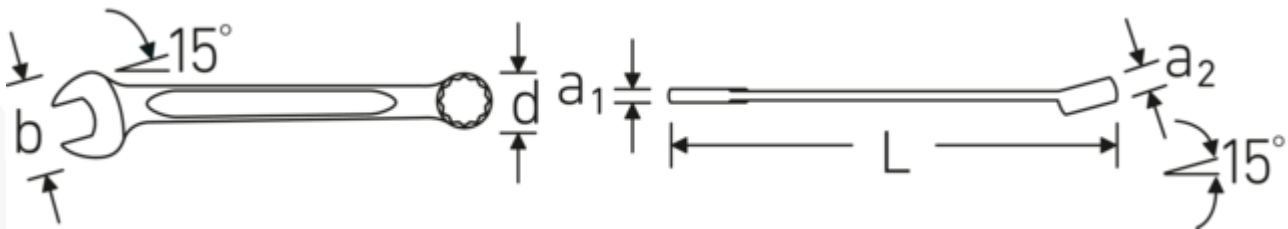

Combination spanner, inch

130a

Product no. 40572424
GTIN 4018754020669
Model 130a 3/8

Label. Combination spanner Spanner size 3/8 " L.125mm

- Features.**
- Fed. Spec. GGG-W-636 E
 - HPQ® heavy-duty steel, chrome-plated

Advantages.

Made in Germany – STAHLWILLE Combination spanner, inch , open end 15 °angled, length 125 mm, Fed. Spec. GGG-W-636 E , 40572424

The double-T profile gives the spanner outstanding bending strength.

The distinctive STAHLWILLE rounded finish gives the spanner a non-slip and pleasant feel for safe working, even with oil-smearred hands.

Technical Drawing.

Technical Attributes.

a1 5,2 mm

Logistics data.

Depth mm (IFS) 124

a2	7 mm	Width mm (IFS)	20
Width mm (b)	20,5 mm	Height mm (IFS)	11
d	14,1 mm	Length (packed, mm)	130
DIN	Fed. Spec. GGG- W-636 E	Width (packed, mm)	40
		Height (packed, mm)	38
Length mm (L)	125 mm	Volume (packed, dm3)	0.1976 dm3
Jaw angle	15 °	Art. no.	40572424
Ring position	15 °	Weight (gross, kg)	0,320
Spanner width 1 [inch]	3/8 "	Weight PAP (kg)	0,000
Spanner width s 2 [inch]	3/8 "	Weight PVC (kg)	0,003
		GTIN	4018754020669
		Country of origin	GERMANY
		Region of origin	Nordrhein-Westfalen
		WEEE/ElektroG	nicht ear-pflichtig
		Customs tariff no.	82041100
		Packing standard	10
		Weight	32 g