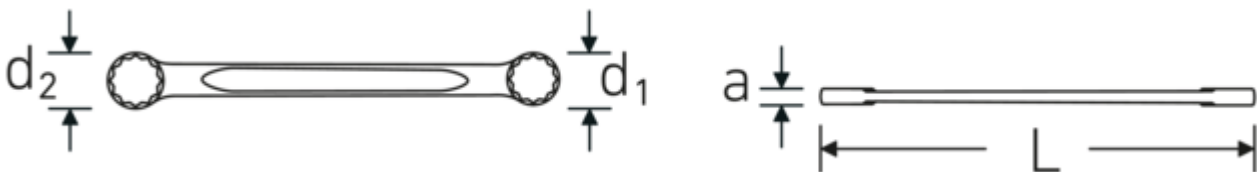

Double-ended ring spanner, metric

StahlwilleSTABIL®21

Product no. **41053034**
 GTIN **4018754021437**
 Model **21 30 x 34**

Label. Double-ended ring spanner Spanner size 30 x 34 mm L.325mm

Features. StahlwilleSTABIL®

- straight
- DIN 837/ISO 10103
- Chrome Alloy Steel, chrome plated

Advantages.

Straight

Technical Drawing.

Technical Attributes.

a	12 mm
Drive profile	bi-hex AS-Drive®
d1	43 mm
d2	48,5 mm

Logistics data.

Depth mm (IFS)	325
Width mm (IFS)	49
Height mm (IFS)	13
Length (packed, mm)	345

DIN	DIN 837 / ISO 10103	Width (packed, mm)	95
Length mm (L)	325 mm	Height (packed, mm)	40
Spanner width 1 [mm]	30 mm	Volume (packed, dm3)	1.311 dm3
Spanner width 2 [mm]	34 mm	Art. no.	41053034
		Weight (gross, kg)	1,535
		Weight PAP (kg)	0,000
		Weight PVC (kg)	0,014
		GTIN	4018754021437
		Country of origin	GERMANY
		Region of origin	Nordrhein-Westfalen
		WEEE/ElektroG	nicht ear-pflichtig
		Customs tariff no.	82041100
		Packing standard	5
		Weight	307 g