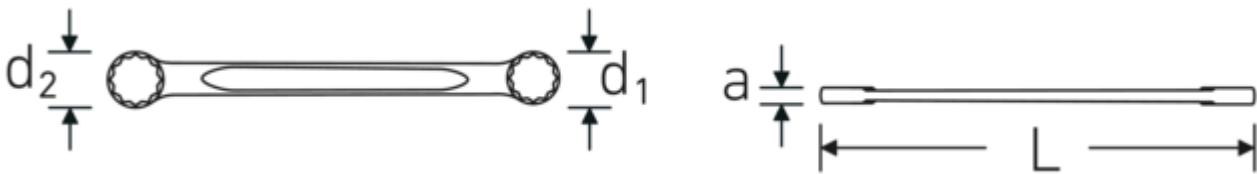

Double ring wrench, metric

StahlwilleSTABIL®21

Product no. **41051922**
 GTIN **4018754021369**
 Model **21 19 x 22**

Label. Double ring wrench Wrench size 19 x 22 mm L.210mm

Technical Drawing.

Technical Attributes.

a	9 mm
Drive profile	bi-hex AS-Drive®
d1	27,6 mm
d2	32,4 mm
DIN	DIN 837 / ISO 10103
Length mm (L)	210 mm
Wrench width 1 [mm]	19 mm
Wrench width 2 [mm]	22 mm

Logistics data.

Depth mm (IFS)	209
Width mm (IFS)	31
Height mm (IFS)	9
Length (packed, mm)	220
Width (packed, mm)	60
Height (packed, mm)	30
Volume (packed, dm3)	0.396 dm3
Product no.	41051922
Weight (gross, kg)	0,575
Weight PAP (kg)	0,000
Weight PVC (kg)	0,006
GTIN	4018754021369
Country of origin	GERMANY

41053034 21 30 x 34

Double ring wrench Wrench size 30 x
34 mm L.325mm

4018754021437

GTIN-Code.