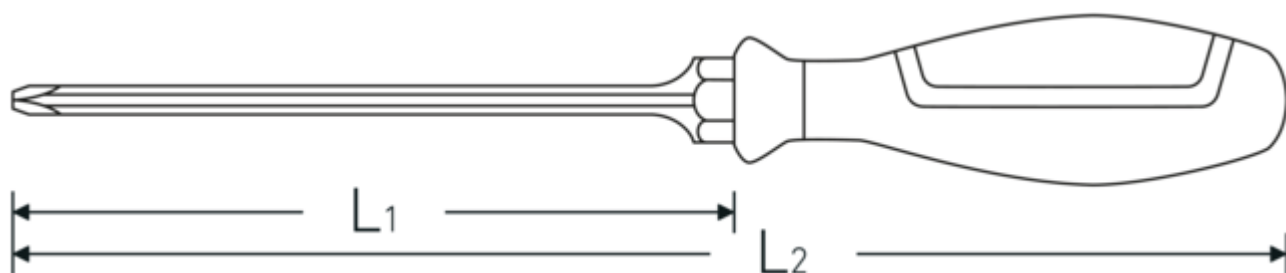

Cross-head screwdriver DRALL+ Size PH0 L.60mm

Features.

- PHILLIPS®
- DIN ISO 8764-1, -2, ISO 8764-1, -2
- chrome-alloy steel, matt chrome plated
- black tip
- with 2-component handle

Advantages.

PHILLIPS®.

Product highlights.

Robust.

Whether you use the straight-bladed or Phillips/Pozidriv type - the cross-hatched blade tips will accurately and safely transmit maximum force to the screw head.

Technical Drawing.

Technical Attributes.

Drive profile	TORX® Schraubendreher 10769
DIN	DIN ISO 8764-1, -2, ISO 8764-1, -2
Size of output profile	PH0
L1	60 mm
L2	145 mm

Logistics data.

Depth mm (IFS)	165
Width mm (IFS)	30
Height mm (IFS)	30
Length (packed, mm)	200
Width (packed, mm)	110
Height (packed, mm)	65
Volume (packed, dm ³)	1.43 dm ³
Art. no.	46303000
Weight (gross, kg)	0,200
Weight PAP (kg)	0,051
Weight PVC (kg)	0,000
GTIN	4018754277742
Country of origin	GERMANY
Region of origin	Nordrhein-Westfalen
WEEE/ElektroG	nicht ear-pflichtig
Customs tariff no.	82054000
Packing standard	10
Weight	20 g