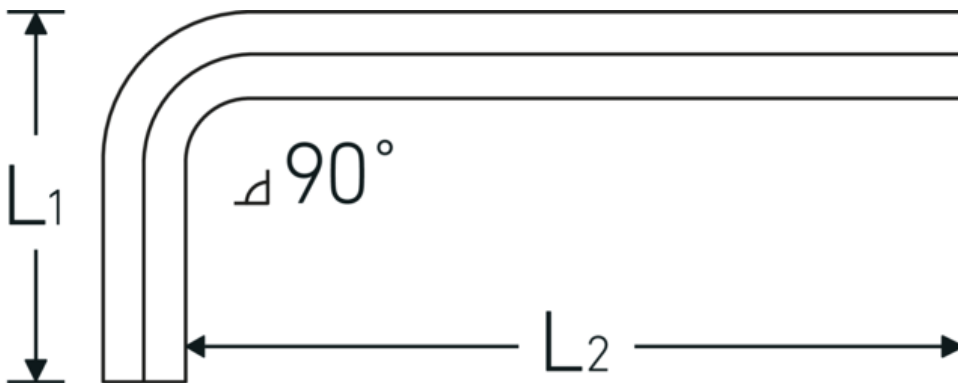

Hex key for hex bolts

10760

Product no. **43153024**
 GTIN **4018754332236**
 Model **10760 24**
WINKELSCHRAUBENDREHER
SECHSKANT

Label.

Hex key for hex bolts Hex drive 24mm L.90mm x 224mm

Technical Drawing.

Technical Attributes.

Drive profile	hex
External hex drive (mm)	24 mm
DIN	DIN ISO 2936
L1	90 mm
L2	224 mm

Logistics data.

Depth mm (IFS)	233
Width mm (IFS)	112
Height mm (IFS)	27
Length (packed, mm)	340
Width (packed, mm)	106
Height (packed, mm)	28
Volume (packed, dm ³)	1.00912 dm ³
Product no.	43153024
Weight (gross, kg)	1,216

Weight PAP (kg)	0,000
Weight PVC (kg)	0,008
GTIN	4018754332236
Country of origin	GERMANY
Region of origin	Nordrhein-Westfalen
WEEE/ElektroG	nicht ear-pflichtig
Customs tariff no.	82054000
Packing standard	1
Weight	1220 g