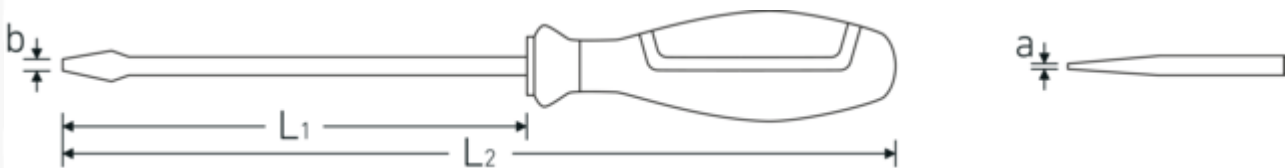

Slotted screwdriver DRALL+

4621

Product no. 46213025
GTIN 4018754277216
Model 4621 0 0,4X 2,5X 80
SCHLITZSCHRAUBENDREHER
MIT DRALL-GRIFF

Label.

Slotted screwdriver DRALL+ 0,4mm x 2,5mm L.80mm

Product highlights.

Technical Drawing.

Technical Attributes.

a	0,4 mm
Drive profile	Slot
Width mm (b)	2,5 mm
L1	80 mm
L2	165 mm

Logistics data.

Depth mm (IFS)	165
Width mm (IFS)	20
Height mm (IFS)	20
Length (packed, mm)	205
Width (packed, mm)	110
Height (packed, mm)	63
Volume (packed, dm3)	1.42065 dm3
Product no.	46213025
Weight (gross, kg)	0,275
Weight PAP (kg)	0,051
Weight PVC (kg)	0,000
GTIN	4018754277216
Country of origin	GERMANY
Region of origin	Nordrhein-Westfalen
WEEE/ElektroG	nicht ear-pflichtig
Customs tariff no.	82054000
Packing standard	10
Weight	27 g