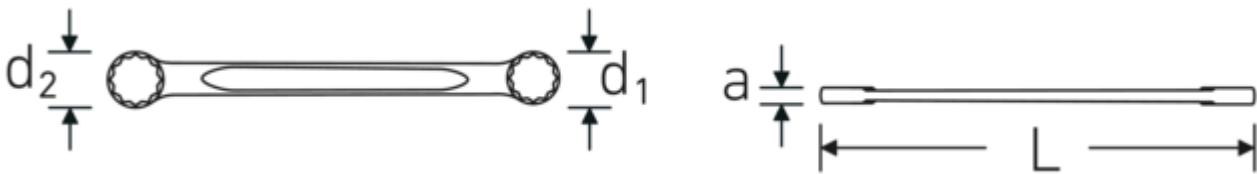

Double ring wrench, metric

StahlwilleSTABIL®21

Product no. **41051415**
GTIN **4018754021307**
Model **21 14 x 15**

Label. Double ring wrench Wrench size 14 x 15 mm L.165mm

Technical Drawing.

Technical Attributes.

a	7,5 mm
Drive profile	bi-hex AS-Drive®
d1	21 mm
d2	22,5 mm
DIN	DIN 837 / ISO 10103
Length mm (L)	165 mm
Wrench width 1 [mm]	14 mm
Wrench width 2 [mm]	15 mm

Logistics data.

Depth mm (IFS)	168
Width mm (IFS)	22
Height mm (IFS)	8
Length (packed, mm)	168
Width (packed, mm)	80
Height (packed, mm)	23
Volume (packed, dm3)	0.30912 dm3
Product no.	41051415
Weight (gross, kg)	0,550
Weight PAP (kg)	0,000
Weight PVC (kg)	0,009
GTIN	4018754021307
Country of origin	GERMANY

41053034 21 30 x 34

Double ring wrench Wrench size 30 x
34 mm L.325mm

4018754021437

GTIN-Code.