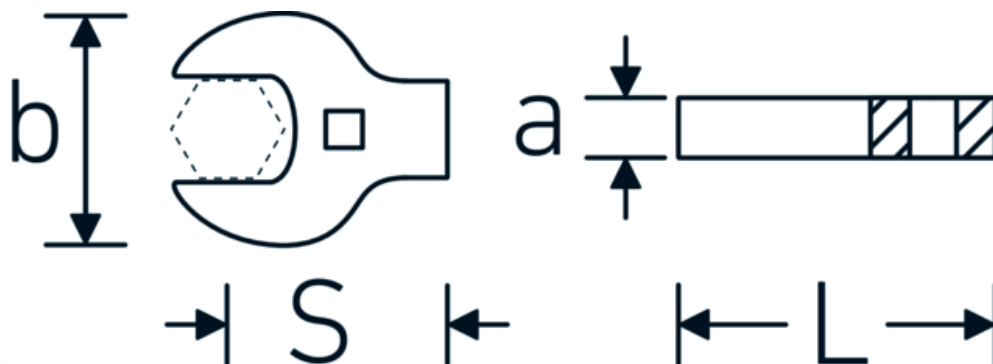

CROW-FOOT wrench heavy-duty, inch
540a HD

Product no. **02501048**
GTIN **4018754198115**
Model **540A HD SW 1 ZOLL**

Label. 3/8 " CROW-FOOT wrench heavy-duty Wrench size 1" L.56mm

Technical Drawing.

Technical Attributes.

a	11 mm
Internal square drive (inch)	3/8 "
Width mm (b)	53,4 mm

Logistics data.

Depth mm (IFS)	55
Width mm (IFS)	55
Height mm (IFS)	10

Length mm (L)	56 mm	Length (packed, mm)	55
S	33,2 mm	Width (packed, mm)	55
Wrench size [inch]	1 "	Height (packed, mm)	10
		Volume (packed, dm3)	0.03025 dm3
		Product no.	02501048
		Weight (gross, kg)	0,133
		Weight PAP (kg)	0,000
		Weight PVC (kg)	0,002
		GTIN	4018754198115
		Country of origin	GERMANY
		Region of origin	Nordrhein-Westfalen
		WEEE/ElektroG	nicht ear-pflichtig
		Customs tariff no.	82042000
		Packing standard	1
		Weight	133 g