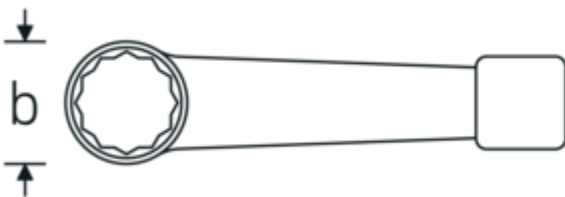

Impact ring spanner, metric

4205

Product no. **42050095**
GTIN **4018754024360**
Model **4205 95**

Label. Striking face ring spanner Spanner size 95mm L.400mm

Features.

- DIN 7444
- special steel, grey

Advantages.

DIN 7444.

Technical Drawing.

Technical Attributes.

a	41,5 mm
Width mm (b)	152 mm
DIN	DIN 7444
Length mm (L)	400 mm
Spanner width 1 [mm]	95 mm

Logistics data.

Depth mm (IFS)	390
Width mm (IFS)	142
Height mm (IFS)	40
Length (packed, mm)	390
Width (packed, mm)	142
Height (packed, mm)	40

Volume (packed, dm3)	2.2152 dm3
Art. no.	42050095
Weight (gross, kg)	4,900
Weight PAP (kg)	0,000
Weight PVC (kg)	0,000
GTIN	4018754024360
Country of origin	GERMANY
Region of origin	Nordrhein-Westfalen
WEEE/ElektroG	nicht ear-pflichtig
Customs tariff no.	82041100
Packing standard	1
Weight	4900 g

42050165	4205 165	Striking face ring spanner Spanner size 165mm L.650mm	4018754024506
42050170	4205 170	Striking face ring spanner Spanner size 170mm L.650mm	4018754024513
42050175	4205 175	Striking face ring spanner Spanner size 175mm L.650mm	4018754024520
42050180	4205 180	Striking face ring spanner Spanner size 180mm L.650mm	4018754024537
42050210	4205 210	Striking face ring spanner Spanner size 210mm L.750mm	4018754024575