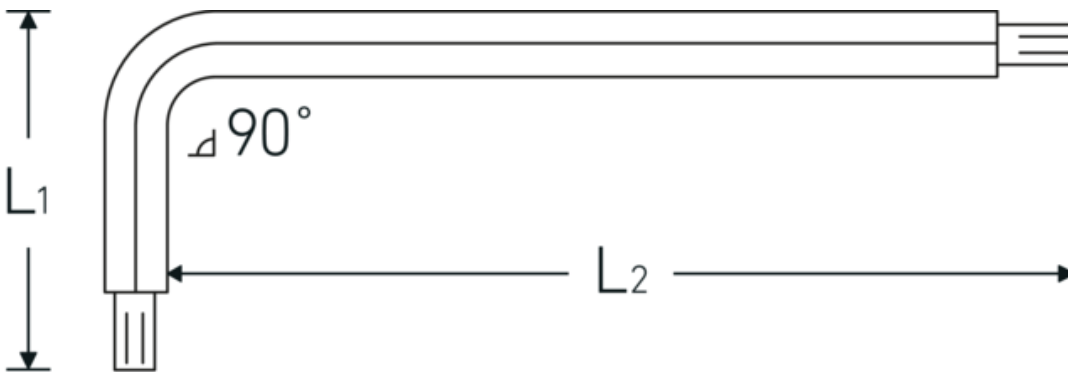

10767

Product no. **43263015**  
 GTIN **4018754332762**  
 Model **10767 1.5 KUGELKOPF-  
 WINKELSCHRAUBENDREHER  
 SECHSKANT**

**Label.** Hex ballpoint L-wrench Hex drive 1,5mm L.14mm x 89mm

### Technical Drawing.

### Technical Attributes.

Drive profile	hex
External hex drive (mm)	1,5 mm
L1	14 mm
L2	89 mm

### Logistics data.

Depth mm (IFS)	91
Width mm (IFS)	14
Height mm (IFS)	2
Length (packed, mm)	91
Width (packed, mm)	14
Height (packed, mm)	2
Volume (packed, dm3)	0.002548 dm3
Product no.	43263015
Weight (gross, kg)	0,002