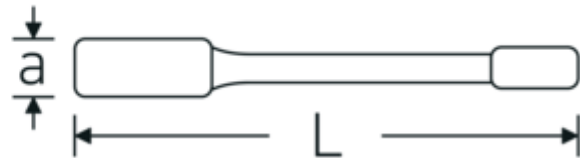

## Technical Drawing.

## Technical Attributes.

a	19,5 mm
Width mm (b)	60 mm
DIN	DIN 7444
Length mm (L)	205 mm
Wrench width 1 [mm]	36 mm

## Logistics data.

Depth mm (IFS)	205
Width mm (IFS)	58
Height mm (IFS)	18
Length (packed, mm)	205
Width (packed, mm)	58
Height (packed, mm)	18
Volume (packed, dm <sup>3</sup> )	0.21402 dm <sup>3</sup>
Product no.	42050036
Weight (gross, kg)	0,505
Weight PAP (kg)	0,000
Weight PVC (kg)	0,008
GTIN	4018754024131
Country of origin	GERMANY

42050180	4205 180	Impact ring wrench Wrench size 180mm L.650mm	4018754024537
42050210	4205 210	Impact ring wrench Wrench size 210mm L.750mm	4018754024575