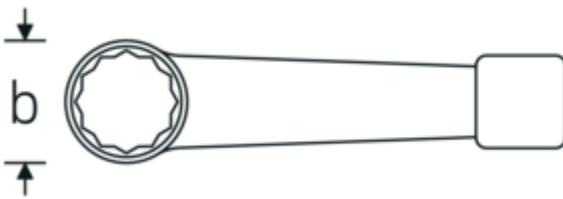

## Technical Drawing.

## Technical Attributes.

a	19,5 mm
Width mm (b)	60 mm
DIN	DIN 7444
Length mm (L)	205 mm
Wrench width 1 [mm]	36 mm

## Logistics data.

Depth mm (IFS)	205
Width mm (IFS)	58
Height mm (IFS)	18
Length (packed, mm)	205
Width (packed, mm)	58
Height (packed, mm)	18
Volume (packed, dm <sup>3</sup> )	0.21402 dm <sup>3</sup>
Product no.	42050036
Weight (gross, kg)	0,505
Weight PAP (kg)	0,000
Weight PVC (kg)	0,008
GTIN	4018754024131
Country of origin	GERMANY

42050180	4205 180	Impact ring wrench Wrench size 180mm L.650mm	4018754024537
42050210	4205 210	Impact ring wrench Wrench size 210mm L.750mm	4018754024575