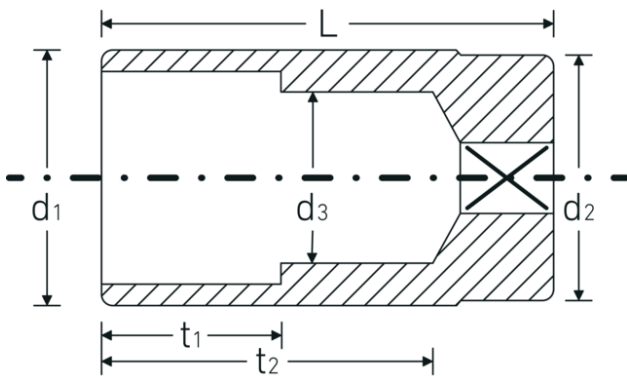

## Sockets 1/2", inch, extra deep

51a

Product no. **03420042**  
GTIN **4018754127122**  
Model **51 A 13/16**

**Label.** 1/2 " Socket Wrench size 13/16" L.83mm

### Technical Drawing.

### Technical Attributes.

Drive profile	bi-hex AS-Drive®
Internal square drive (inch)	1/2 "
d1	27,7 mm
d2	26 mm
d3	19,5 mm
Length mm (L)	83 mm
Wrench size [inch]	13/16 "
t1	35 mm
t2	66,3 mm

### Logistics data.

Depth mm (IFS)	83
Width mm (IFS)	28
Height mm (IFS)	28
Length (packed, mm)	150
Width (packed, mm)	130
Height (packed, mm)	28
Volume (packed, dm3)	0.546 dm3
Product no.	03420042
Weight (gross, kg)	0,860