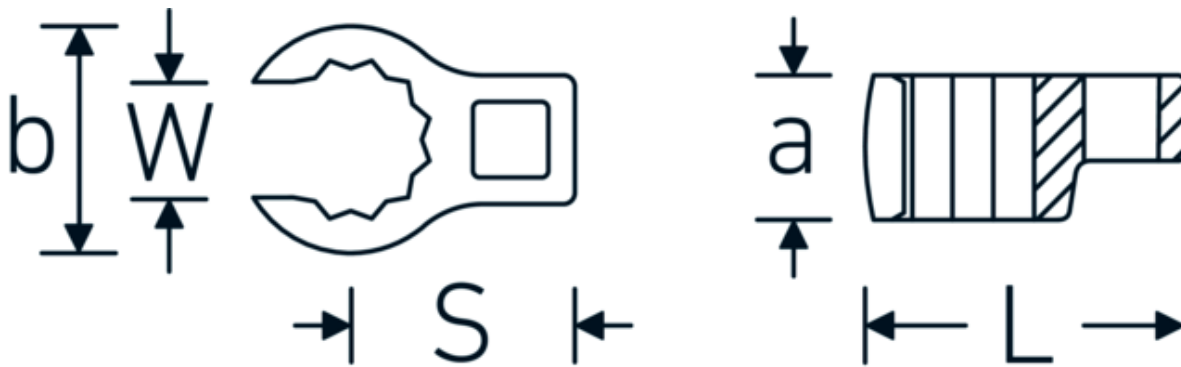

CROW-RING spanner

440

Product no. **03190038**
GTIN **4018754141173**
Model **440 38**

Label. 1/2 " CROW-RING spanner Spanner size 38mm L.68,1mm

- Features.**
- Chrome Alloy Steel, chrome plated
 - Caution! Modified settings on torque wrench

Technical Drawing.

Technical Attributes.

a	24 mm
Internal square drive (inch)	1/2 "
Width mm (b)	53,9 mm
Length mm (L)	68,1 mm
S	35,6 mm
Width across flats [mm]	38 mm
W	28,6 mm

Logistics data.

Depth mm (IFS)	100
Width mm (IFS)	60
Height mm (IFS)	25
Length (packed, mm)	100
Width (packed, mm)	60
Height (packed, mm)	25
Volume (packed, dm3)	0.15 dm3

Variants.

Art. no.	Model no. (ERP)	Description	GTIN
01190008	440 8	1/4 " CROW-RING spanner Spanner size 8mm L.23,8mm	4018754149094
01190009	440 9	1/4 " CROW-RING spanner Spanner size 9mm L.28,5mm	4018754140985
01190010	440 10	1/4 " CROW-RING spanner Spanner size 10mm L.28,4mm	4018754000739
01190011	440 11	1/4 " CROW-RING spanner Spanner size 11mm L.28mm	4018754149100
01190012	440 12	1/4 " CROW-RING spanner Spanner size 12mm L.30,8mm	4018754000746
01190013	440 13	1/4 " CROW-RING spanner Spanner size 13mm L.32mm	4018754102099
01190014	440 14	1/4 " CROW-RING spanner Spanner size 14mm L.31,7mm	4018754000753
02190015	440 15	3/8 " CROW-RING spanner Spanner size 15mm L.36,5mm	4018754141029
02190016	440 16	3/8 " CROW-RING spanner Spanner size 16mm L.36,1mm	4018754003389
02190017	440 17	3/8 " CROW-RING spanner Spanner size 17mm L.39,2mm	4018754003396
02190018	440 18	3/8 " CROW-RING spanner Spanner size 18mm L.40,8mm	4018754003402
02190019	440 19	3/8 " CROW-RING spanner Spanner size 19mm L.40,5mm	4018754003419
02190020	440 20	3/8 " CROW-RING spanner Spanner size 20mm L.42,9mm	4018754141036
02190021	440 21	3/8 " CROW-RING spanner Spanner size 21mm L.42,8mm	4018754003426