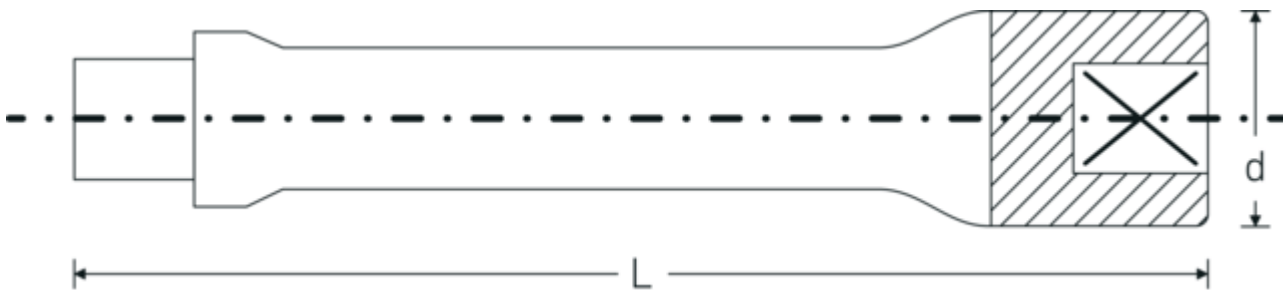

## Technical Drawing.

## Technical Attributes.

External square drive (inch)	3/8
Internal square drive (inch)	3/8 "
d	17 mm
DIN	DIN 3123 / ISO 3316
Size	3
Length mm (L)	76 mm

## Logistics data.

Depth mm (IFS)	76
Width mm (IFS)	17
Height mm (IFS)	17
Length (packed, mm)	80
Width (packed, mm)	80
Height (packed, mm)	18
Volume (packed, dm <sup>3</sup> )	0.1152 dm <sup>3</sup>
Art. no.	12010001
Weight (gross, kg)	0,345