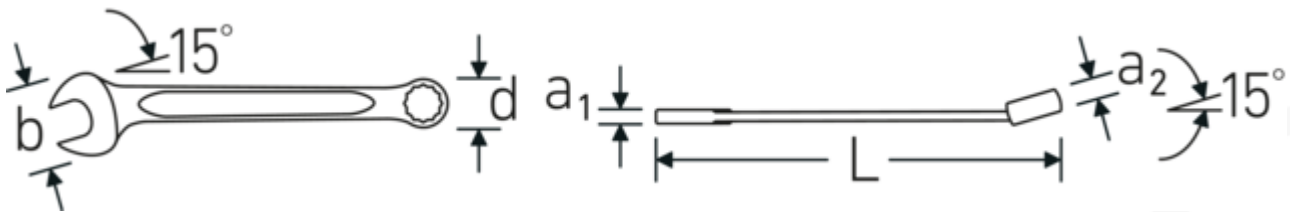

Technical Drawing.

Technical Attributes.

Number of tools	26
Range	6-32
DIN	DIN 3113 Form A / ISO 7738 Form A
Jaw angle	15 °
No.	13/26

Logistics data.

Depth mm (IFS)	467
Width mm (IFS)	85
Height mm (IFS)	80
Length (packed, mm)	470
Width (packed, mm)	90
Height (packed, mm)	90
Volume (packed, dm³)	3.807 dm³
Product no.	96400805
Weight (gross, kg)	4,705
Weight PAP (kg)	0,160
Weight PVC (kg)	0,000
GTIN	4018754080618