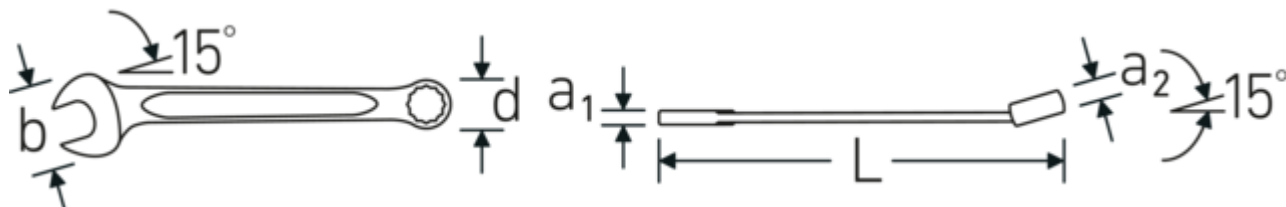

Technical Attributes.

a1	8,9 mm
a2	16 mm
Drive profile	bi-hex AS-Drive®
Width mm (b)	64 mm
d	41,9 mm
DIN	DIN 3113 Form A / ISO 7738 Form A
Length mm (L)	330 mm
Jaw angle	15 °
Spanner width 1 [mm]	29 mm
Ring position	15 °
Spanner width 2 [mm]	29 mm
t	5 mm

Logistics data.

Depth mm (IFS)	335
Width mm (IFS)	65
Height mm (IFS)	24
Length (packed, mm)	335
Width (packed, mm)	105
Height (packed, mm)	65
Volume (packed, dm3)	2.286375 dm3
Art. no.	40082929
Weight (gross, kg)	1,925
Weight PAP (kg)	0,000
Weight PVC (kg)	0,016
GTIN	4018754018949
Country of origin	GERMANY
Region of origin	Nordrhein-Westfalen
WEEE/ElektroG	nicht ear-pflichtig
Customs tariff no.	82041100
Packing standard	5
Weight	385 g

Variants.

Art. no.	Art. no. (ERP)	Description	GTIN
40085500	OPEN BOX 13 5,5	Combination spanner OPEN BOX long Spanner size 5.5 mm L.100mm	4018754019052