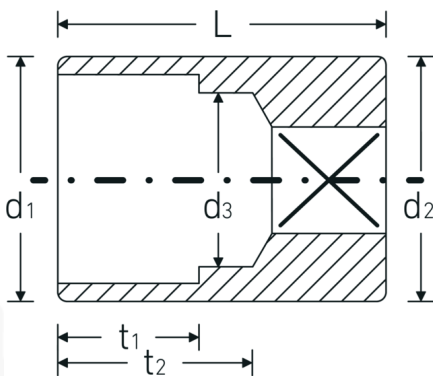

Sockets

40aD

Product no. **01530012**
 GTIN **4018754001491**
 Model **40 AD 3/16**

Label. 1/4 " Sockets Spanner size 3/16" L.23mm

- Features.**
- ASME B 107.1, Fed. Spec. GGG-W-641, SAE AS 954-E (test values)
 - HPQ® heavy-duty steel, chrome-plated

Advantages.

ASME B 107.1, Fed. Spec. GGG-W-641, SAE AS 954-E (test values).

Technical Drawing.

Technical Attributes.

Drive profile bi-hex AS-Drive®
 Internal square drive (inch) 1/4 "

Logistics data.

Depth mm (IFS) 23
 Width mm (IFS) 11

d1	7,6 mm	Height mm (IFS)	11
d2	10,7 mm	Length (packed, mm)	90
d3	4 mm	Width (packed, mm)	40
Length mm (L)	23 mm	Height (packed, mm)	12
Spanner size [inch]	3/16 "	Volume (packed, dm3)	0.0432 dm3
t1	4,5 mm	Art. no.	01530012
t2	15 mm	Weight (gross, kg)	0,075
		Weight PAP (kg)	0,000
		Weight PVC (kg)	0,002
		GTIN	4018754001491
		Country of origin	GERMANY
		Region of origin	Nordrhein-Westfalen
		WEEE/ElektroG	nicht ear-pflichtig
		Customs tariff no.	82042000
		Packing standard	10
		Weight	7 g

Variants.

Art. no.	Model no. (ERP)	Description	GTIN
01530034	40 AD 9/16	1/4 " Sockets Spanner size 9/16" L.24mm	4018754001583
01530032	40 AD 1/2	1/4 " Sockets Spanner size 1/2" L.23mm	4018754001576
01530028	40 AD 7/16	1/4 " Sockets Spanner size 7/16" L.23mm	4018754001569
01530024	40 AD 3/8	1/4 " Sockets Spanner size 3/8" L.23mm	4018754001552
01530022	40 AD 11/32	1/4 " Sockets Spanner size 11/32" L.23mm	4018754001545
01530020	40 AD 5/16	1/4 " Sockets Spanner size 5/16" L.23mm	4018754001538
01530018	40 AD 9/32	1/4 " Sockets Spanner size 9/32" L.23mm	4018754001521
01530016	40 AD 1/4	1/4 " Sockets Spanner size 1/4" L.23mm	4018754001514
01530014	40 AD 7/32	1/4 " Sockets Spanner size 7/32" L.23mm	4018754001507
01530012	40 AD 3/16	1/4 " Sockets Spanner size 3/16" L.23mm	4018754001491
01530010	40 AD 5/32	1/4 " Sockets Spanner size 5/32" L.23mm	4018754126965