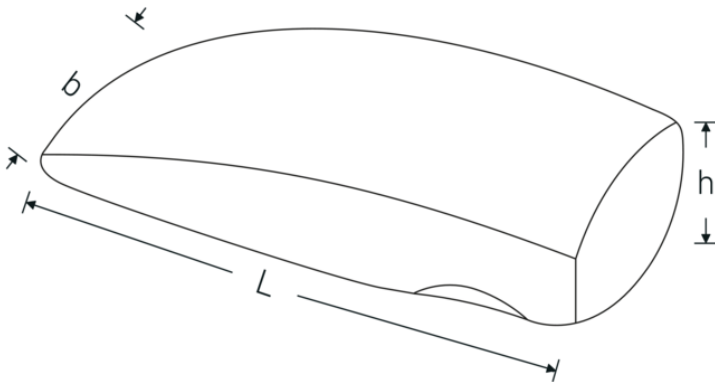

Heel dolly

10865

Product no. 70210012
GTIN 4018754041633
Model 10865 HANDFAUST,
HALBRUND

Label. Heel dolly L.80mm

Features. • semicircular shape

Technical Drawing.

Technical Attributes.

Width mm (b)	60 mm
Height mm (h)	35 mm
Length mm (L)	80 mm

Logistics data.

Depth mm (IFS)	80
Width mm (IFS)	65
Height mm (IFS)	34
Length (packed, mm)	82
Width (packed, mm)	67
Height (packed, mm)	36
Volume (packed, dm ³)	0.197784 dm ³

Art. no.	70210012
Weight (gross, kg)	1,070
Weight PAP (kg)	0,040
Weight PVC (kg)	0,000
GTIN	4018754041633
Country of origin	GERMANY
Region of origin	Nordrhein-Westfalen
WEEE/ElektroG	nicht ear-pflichtig
Customs tariff no.	82059010
Packing standard	1
Weight	1070 g