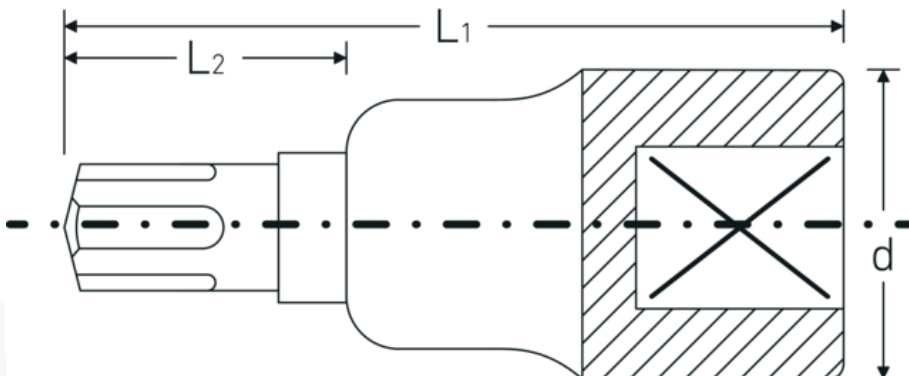

## Screwdriver socket

54CV

Product no. **03090007**  
GTIN **4018754108596**  
Model **54 CV M 7**

**Label.** 1/2 " Screwdriver socket Ribe-CV® L.60mm

- Features.**
- For spline socket screws (RIBE-CV®)
  - Chrome-alloy steel, chrome plated

## Technical Drawing.

## Technical Attributes.

Internal square drive (inch) 1/2 "  
d 22,7 mm

## Logistics data.

Depth mm (IFS) 60  
Width mm (IFS) 23

<b>Size of output profile</b>	M7	<b>Height mm (IFS)</b>	23
<b>L1</b>	60 mm	<b>Length (packed, mm)</b>	150
<b>L2</b>	22 mm	<b>Width (packed, mm)</b>	115
		<b>Height (packed, mm)</b>	40
		<b>Volume (packed, dm3)</b>	0.69 dm3
		<b>Art. no.</b>	03090007
		<b>Weight (gross, kg)</b>	0,375
		<b>Weight PAP (kg)</b>	0,000
		<b>Weight PVC (kg)</b>	0,004
		<b>GTIN</b>	4018754108596
		<b>Country of origin</b>	GERMANY
		<b>Region of origin</b>	Nordrhein-Westfalen
		<b>WEEE/ElektroG</b>	nicht ear-pflichtig
		<b>Customs tariff no.</b>	82042000
		<b>Packing standard</b>	5
		<b>Weight</b>	70 g