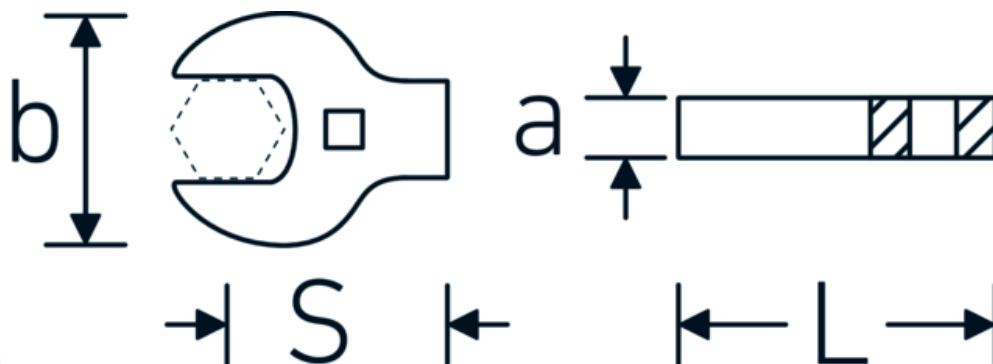

**CROW-FOOT wrench heavy-duty, inch**  
**540a HD**

Product no. **03501072**  
GTIN **4018754198184**  
Model **540A HD SW 2 ZOLL**

**Label.** 1/2 " CROW-FOOT wrench heavy-duty Wrench size 2" L.89mm

**Technical Drawing.**

**Technical Attributes.**

<b>a</b>	16 mm
<b>Internal square drive (inch)</b>	1/2 "
<b>Width mm (b)</b>	90 mm

**Logistics data.**

<b>Depth mm (IFS)</b>	85
<b>Width mm (IFS)</b>	95
<b>Height mm (IFS)</b>	20

<b>Length mm (L)</b>	89 mm	<b>Length (packed, mm)</b>	85
<b>S</b>	52,3 mm	<b>Width (packed, mm)</b>	95
<b>Wrench size [inch]</b>	2 "	<b>Height (packed, mm)</b>	20
		<b>Volume (packed, dm3)</b>	0.1615 dm3
		<b>Product no.</b>	03501072
		<b>Weight (gross, kg)</b>	0,451
		<b>Weight PAP (kg)</b>	0,000
		<b>Weight PVC (kg)</b>	0,006
		<b>GTIN</b>	4018754198184
		<b>Country of origin</b>	GERMANY
		<b>Region of origin</b>	Nordrhein-Westfalen
		<b>WEEE/ElektroG</b>	nicht ear-pflichtig
		<b>Customs tariff no.</b>	82042000
		<b>Packing standard</b>	1
		<b>Weight</b>	451 g