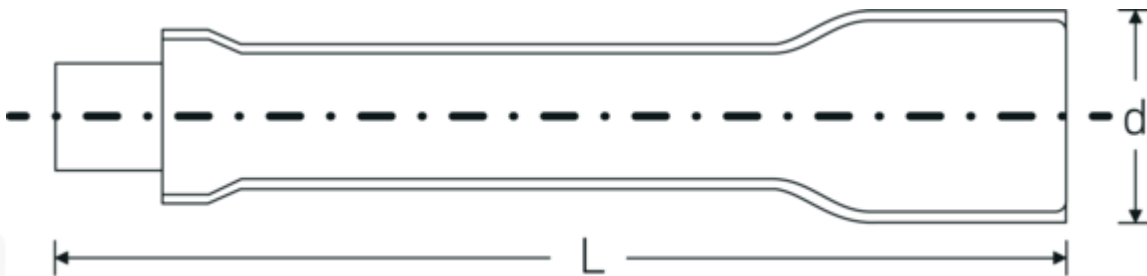

VDE extension

12177 VDE

Product no. 13420002
GTIN 4018754253883
Model 12177 VDE-5

Label. 1/2 " VDE extension L.148mm

- Features.**
- Chrome-Alloy-Steel, chrome plated
 - VDE insulated up to 1000 V
 - DIN EN 60900
 - Insulated according to IEC 900 - AC/1000 V

Advantages.

DIN EN 60900.

Technical Drawing.

Technical Attributes.

External square drive (inch) 1/2
Internal square drive (inch) 1/2 "

Logistics data.

Depth mm (IFS) 146
Width mm (IFS) 27

d	27 mm	Height mm (IFS)	27
DIN	DIN EN 60900	Length (packed, mm)	180
Size	5	Width (packed, mm)	35
Length mm (L)	148 mm	Height (packed, mm)	35
		Volume (packed, dm3)	0.2205 dm3
		Art. no.	13420002
		Weight (gross, kg)	0,206
		Weight PAP (kg)	0,000
		Weight PVC (kg)	0,003
		GTIN	4018754253883
		Country of origin	GERMANY
		Region of origin	Nordrhein-Westfalen
		WEEE/ElektroG	nicht ear-pflichtig
		Customs tariff no.	82042000
		Packing standard	1
		Weight	206 g

Variants.

Art. no.	Model no. (ERP)	Description	GTIN
13420001	12177 VDE-3	1/2 " VDE extension L.93mm	4018754253876
13420002	12177 VDE-5	1/2 " VDE extension L.148mm	4018754253883
13420003	12177 VDE-10	1/2 " VDE extension L.273mm	4018754253890