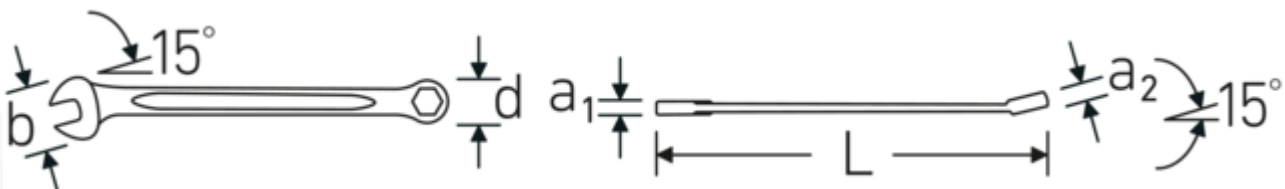

Technical Drawing.

Technical Attributes.

a1 3 mm
a2 3,2 mm

Logistics data.

Depth mm (IFS) 86
Width mm (IFS) 13