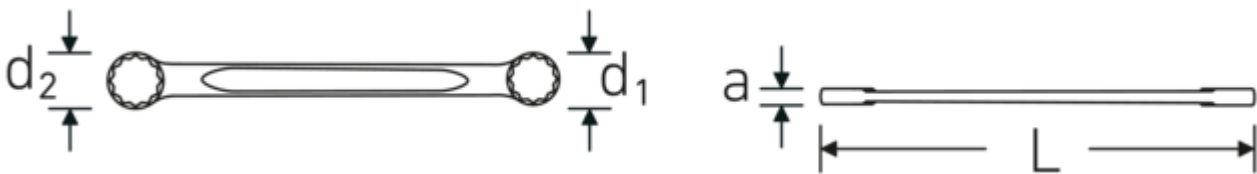

Double-ended ring spanner, metric

StahlwilleSTABIL®21

Product no. **41053032**
 GTIN **4018754021420**
 Model **21 30 x 32**

Label. Double-ended ring spanner Spanner size 30 x 32 mm L.325mm

Features. StahlwilleSTABIL®

- straight
- DIN 837/ISO 10103
- Chrome Alloy Steel, chrome plated

Advantages.

Straight

Technical Drawing.

Technical Attributes.

a	12 mm
Drive profile	bi-hex AS-Drive®
d1	43 mm
d2	45,5 mm

Logistics data.

Depth mm (IFS)	326
Width mm (IFS)	46
Height mm (IFS)	13
Length (packed, mm)	345

DIN	DIN 837 / ISO 10103	Width (packed, mm)	95
Length mm (L)	325 mm	Height (packed, mm)	40
Spanner width 1 [mm]	30 mm	Volume (packed, dm3)	1.311 dm3
Spanner width 2 [mm]	32 mm	Art. no.	41053032
		Weight (gross, kg)	1,445
		Weight PAP (kg)	0,000
		Weight PVC (kg)	0,014
		GTIN	4018754021420
		Country of origin	GERMANY
		Region of origin	Nordrhein-Westfalen
		WEEE/ElektroG	nicht ear-pflichtig
		Customs tariff no.	82041100
		Packing standard	5
		Weight	289 g