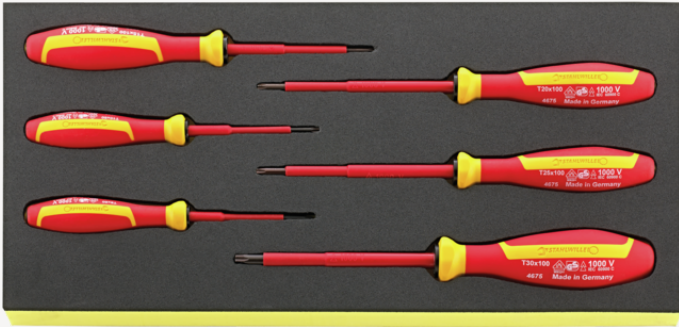

Screwdriver set DRALL+

TCS 4675 VDE

Product no. **96838793**
GTIN **4018754265497**
Model **TCS 4675 VDE**

Label. Screwdriver set DRALL+ TCS 4675 VDE 6 pcs.

Features.

- 175 x 350 x 40 mm
- 6 pieces

Advantages.

With the Tool Control System, the tools fit into chemical-resistant safety foam inserts with high-precision, 3-D cutouts

Product highlights.

Individual.

The four handle sizes for the screwdrivers are designed specifically to match the drive profiles.

Safe.

The blades are made of exceptionally fine industrial-grade chrome alloy steel, through-hardened and anchored in the grip in such a way that they stay there.

Convenient.

The screwdrivers are available in a set – either conveniently housed in plastic inlays or TCS safety inlays, designed for use with STAHLWILLE Tool Trolleys and Tool Boxes.

Technical Attributes.

Number of tools	6 pcs.
Width mm (b)	175 mm
Height mm (h)	40 mm
Length mm (L)	350 mm
Drawer dividers	1/3

Logistics data.

Depth mm (IFS)	340
Width mm (IFS)	160
Height mm (IFS)	40
Length (packed, mm)	365
Width (packed, mm)	185
Height (packed, mm)	80
Volume (packed, dm ³)	5.402 dm ³
Art. no.	96838793
Weight (gross, kg)	0,473
Weight PAP (kg)	0,138
Weight PVC (kg)	0,000
GTIN	4018754265497
Country of origin	GERMANY
Region of origin	Nordrhein-Westfalen
WEEE/ElektroG	nicht ear-pflichtig
Customs tariff no.	82054000
Packing standard	1
Weight	385 g