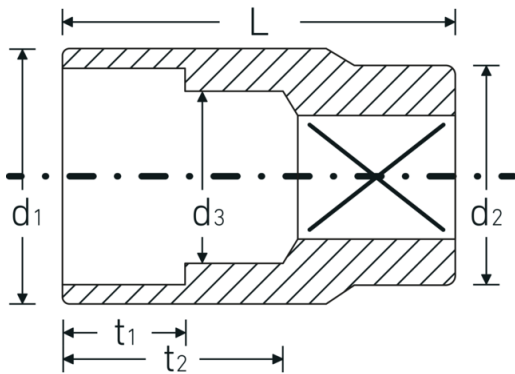

Sockets 1/2", metric

50

Product no. **03010031**
GTIN **4018754149209**
Model **50 31**

Label. 1/2 " Socket Wrench size 31mm L.47mm

Technical Drawing.

Technical Attributes.

Drive profile	bi-hex AS-Drive®
Internal square drive (inch)	1/2 "
d1	42,2 mm
d2	28 mm
d3	28 mm
DIN	DIN 3124 / ISO 2725-1, DIN EN 3709, ASME B 107.5 M
Length mm (L)	47 mm
Width across flats [mm]	31 mm

Logistics data.

Depth mm (IFS)	48
Width mm (IFS)	43
Height mm (IFS)	43
Length (packed, mm)	150
Width (packed, mm)	90
Height (packed, mm)	43
Volume (packed, dm3)	0.5805 dm3
Product no.	03010031
Weight (gross, kg)	1,082