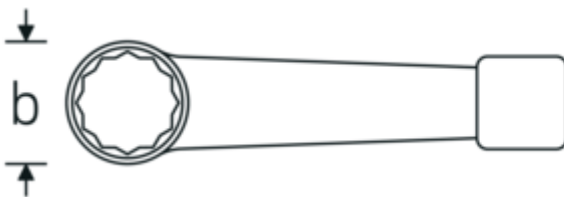

Impact ring spanner, metric

4205

Product no. **42050027**
GTIN **4018754024087**
Model **4205 27**

Label. Striking face ring spanner Spanner size 27mm L.180mm

Features.

- DIN 7444
- special steel, grey

Advantages.

DIN 7444.

Technical Drawing.

Technical Attributes.

| | |
|----------------------|----------|
| a | 16 mm |
| Width mm (b) | 46 mm |
| DIN | DIN 7444 |
| Length mm (L) | 180 mm |
| Spanner width 1 [mm] | 27 mm |