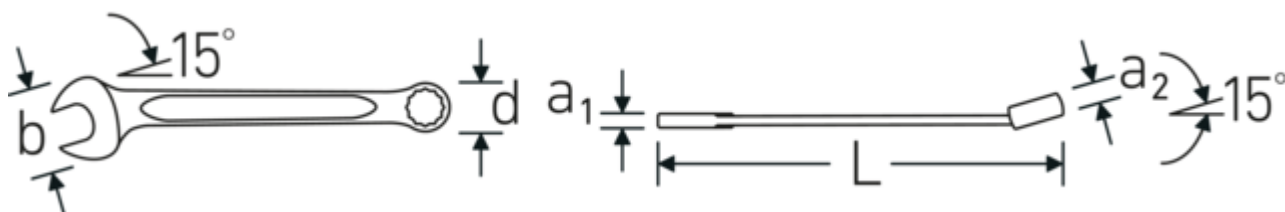

Technologies and features.

Double T-profile

Our combination and ring wrenches have an additional recess in the middle of the tool. Similar to the principle of a double T-beam, this provides a tremendous load capacity and maximum strength whilst reducing weight.

Offset Shaft Design

STAHLWILLE wrenches are reinforced between the jaw and shaft, as this is where the greatest forces are exerted. The special design strengthens the stress zones, thus reducing the risk of breakage to a minimum.

Technical Attributes.

a1	4,8 mm
a2	8 mm
Drive profile	bi-hex AS-Drive®
Width mm (b)	26 mm
d	16,4 mm
DIN	DIN 3113 Form A / ISO 7738 Form A
Length mm (L)	135 mm
Jaw angle	15 °
Wrench width 1 [mm]	11 mm
Ring position	15 °