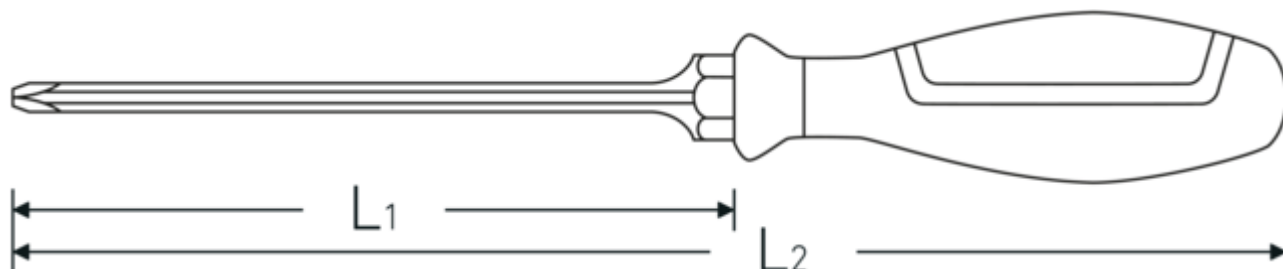

Robust.

Whether you use the straight-bladed or Phillips/Pozidriv type - the cross-hatched blade tips will accurately and safely transmit maximum force to the screw head.

Technical Drawing.

Technical Attributes.

Drive profile	TORX® Schraubendreher 10769
DIN	DIN EN 60900
Size of output profile	PH2
L1	100 mm
L2	215 mm

Logistics data.

Depth mm (IFS)	210
Width mm (IFS)	35
Height mm (IFS)	35
Length (packed, mm)	230
Width (packed, mm)	115
Height (packed, mm)	65
Volume (packed, dm ³)	1.71925 dm ³
Art. no.	46653002
Weight (gross, kg)	1,030
Weight PAP (kg)	0,100
Weight PVC (kg)	0,000
GTIN	4018754279081
Country of origin	GERMANY
Region of origin	Nordrhein-Westfalen
WEEE/ElektroG	nicht ear-pflichtig
Customs tariff no.	82054000
Packing standard	10
Weight	89 g