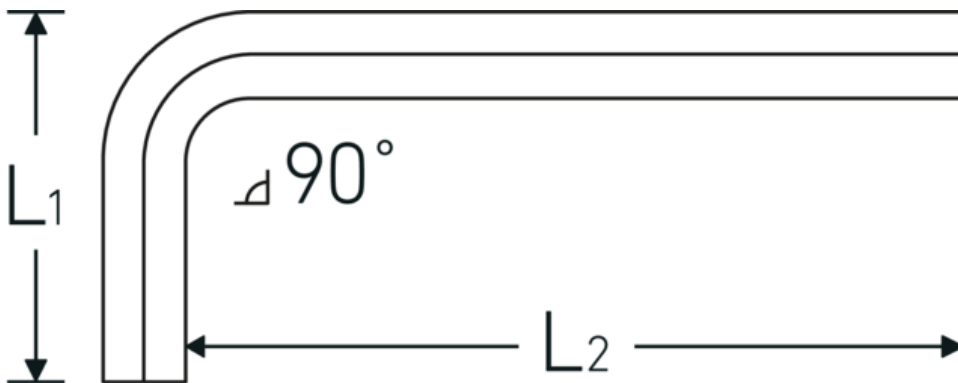

Hex key for hex bolts

10760

Product no. **43153022**
 GTIN **4018754332229**
 Model **10760 22**
WINKELSCHRAUBENDREHER
SECHSKANT

Label.

Hex key for hex bolts Hex drive 22mm L.80mm x 200mm

Technical Drawing.

Technical Attributes.

Drive profile	hex
External hex drive (mm)	22 mm
DIN	DIN ISO 2936
L1	80 mm
L2	200 mm

Logistics data.

Depth mm (IFS)	218
Width mm (IFS)	97
Height mm (IFS)	25
Length (packed, mm)	260
Width (packed, mm)	150
Height (packed, mm)	26
Volume (packed, dm ³)	1.014 dm ³
Product no.	43153022
Weight (gross, kg)	0,920

Weight PAP (kg)	0,000
Weight PVC (kg)	0,008
GTIN	4018754332229
Country of origin	GERMANY
Region of origin	Nordrhein-Westfalen
WEEE/ElektroG	nicht ear-pflichtig
Customs tariff no.	82054000
Packing standard	1
Weight	895 g