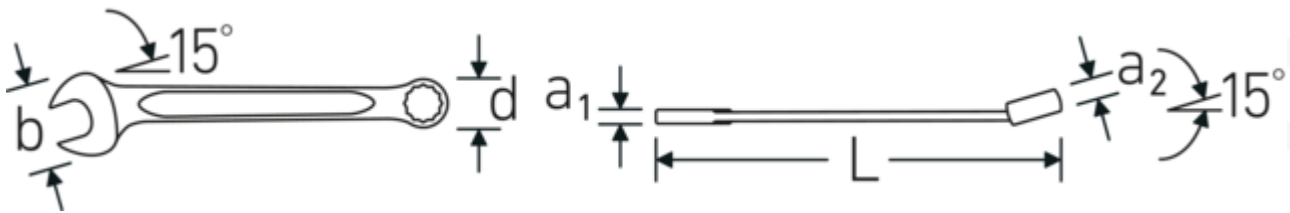

Combination spanner OPEN BOX, inch
OPEN BOX 13a

Product no. 40481515
GTIN 4018754020089
Model OPEN BOX 13a 15/64

Label. Combination spanner OPEN BOX long Spanner size 15/64 " L.95mm

Features. • Chrome Alloy Steel, chrome plated

Advantages.

Made in Germany – STAHLWILLE Combination spanner OPEN BOX, inch , open end 15 °angled, length 95 mm, DIN 3113 Form A / ISO 7738 Form A, , 40481515.

Technical Drawing.

Technical Attributes.

| | |
|--------------|--------|
| a1 | 3 mm |
| a2 | 3,2 mm |
| Width mm (b) | 14 mm |
| d | 9,8 mm |

Logistics data.

| | |
|---------------------|----|
| Depth mm (IFS) | 95 |
| Width mm (IFS) | 14 |
| Height mm (IFS) | 5 |
| Length (packed, mm) | 97 |
| Width (packed, mm) | 15 |

| | | | |
|---------------------------------|--------------------------------------|--|-------------------------|
| DIN | DIN 3113 Form A / ISO 7738 Form A | Height (packed, mm) | 18 |
| Length mm (L) | 95 mm | Volume (packed, dm³) | 0.02619 dm ³ |
| Jaw angle | 15 ° | Art. no. | 40481515 |
| Ring position | 15 ° | Weight (gross, kg) | 0,050 |
| Spanner width 1 [inch] | 15/64 " | Weight PAP (kg) | 0,000 |
| Spanner width s 2 [inch] | 15/64 " | Weight PVC (kg) | 0,003 |
| | | GTIN | 4018754020089 |
| | | Country of origin | GERMANY |
| | | Region of origin | Nordrhein-Westfalen |
| | | WEEE/ElektroG | nicht ear-pflichtig |
| | | Customs tariff no. | 82041100 |
| | | Packing standard | 5 |
| | | Weight | 10 g |