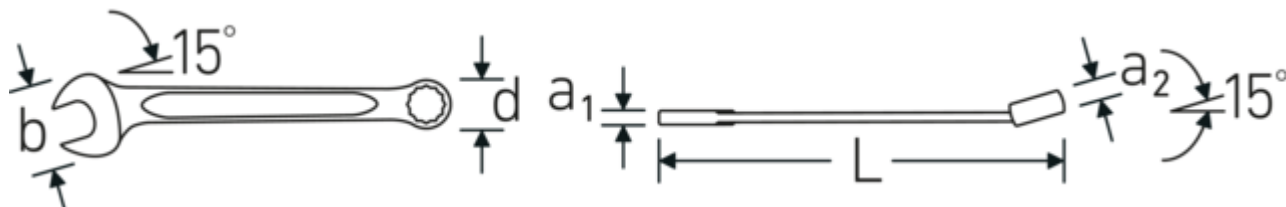

Technologies and features.

Double T-profile

Our combination and ring spanners have an additional recess in the middle of the tool. Similar to the principle of a double T-beam, this provides a tremendous load capacity and maximum strength whilst reducing weight.

Offset Shaft Design

Our spanners are specially designed with additional reinforcement in the load zones where the greatest amount of force is transmitted - namely where the jaw meets the shank - in order to prevent deformation.

Technical Attributes.

a1	4,8 mm
a2	7 mm
Drive profile	bi-hex AS-Drive®
Width mm (b)	23 mm
d	14,8 mm
DIN	DIN 3113 Form A / ISO 7738 Form A
Length mm (L)	125 mm
Jaw angle	15 °
Spanner width 1 [mm]	10 mm
Ring position	15 °
Spanner width 2 [mm]	10 mm
t	10 mm