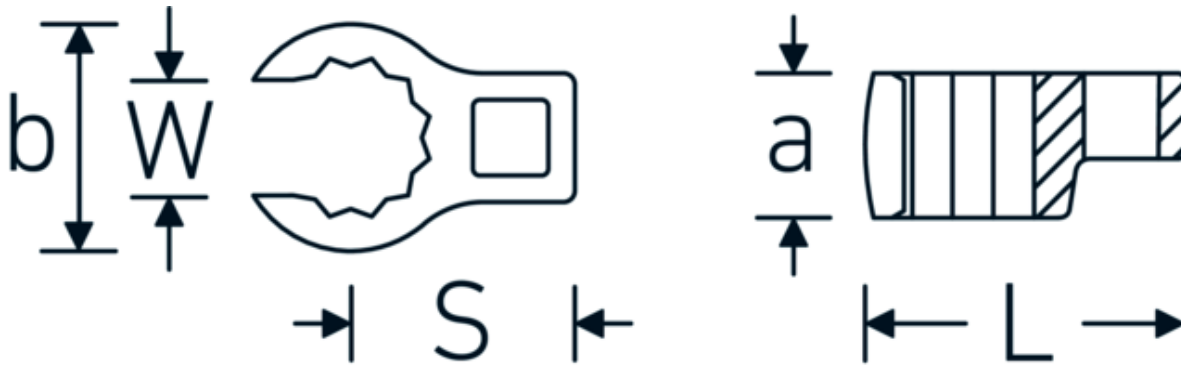

CROW-RING spanner

440a

Product no. **02490048**
GTIN **4018754004607**
Model **440 A 1**

Label. 3/8 " CROW-RING spanner Spanner size 1" L.49,3mm

- Features.**
- Chrome Alloy Steel, chrome plated
 - caution! Modified settings on torque wrench
 - size 3/8: for Volvo aircraft engine, type "JAS"

Technical Drawing.

Technical Attributes.

a	20 mm
Internal square drive (inch)	3/8 "
Width mm (b)	37,7 mm
Length mm (L)	49,3 mm
S	25,7 mm
Spanner size [inch]	1 "

Logistics data.

Depth mm (IFS)	49
Width mm (IFS)	38
Height mm (IFS)	20
Length (packed, mm)	49
Width (packed, mm)	38
Height (packed, mm)	20

Variants.

Art. no.	Model no. (ERP)	Description	GTIN
01490024	440 A 3/8	1/4 " CROW-RING spanner Spanner size 3/8" L.28,4mm	4018754116805
01490028	440 A 7/16	1/4 " CROW-RING spanner Spanner size 7/16" L.28mm	4018754001460
01490032	440 A 1/2	1/4 " CROW-RING spanner Spanner size 1/2" L.30,5mm	4018754001477
01490034	440 A 9/16	1/4 " CROW-RING spanner Spanner size 9/16" L.31,7mm	4018754001484
02490036	440 A 5/8	3/8 " CROW-RING spanner Spanner size 5/8" L.36,5mm	4018754004546
02490038	440 A 11/16	3/8 " CROW-RING spanner Spanner size 11/16" L.39,2mm	4018754004553
02490040	440 A 3/4	3/8 " CROW-RING spanner Spanner size 3/4" L.40,9mm	4018754004560
02490042	440 A 13/16	3/8 " CROW-RING spanner Spanner size 13/16" L.42,9mm	4018754004577
02490044	440 A 7/8	3/8 " CROW-RING spanner Spanner size 7/8" L.45,2mm	4018754004584
02490046	440 A 15/16	3/8 " CROW-RING spanner Spanner size 15/16" L.47,2mm	4018754004591
02490048	440 A 1	3/8 " CROW-RING spanner Spanner size 1" L.49,3mm	4018754004607
02490050	440 A 1 1/16	3/8 " CROW-RING spanner Spanner size 1 1/16" L.52,8mm	4018754004614
03490052	440 A 1 1/8	1/2 " CROW-RING spanner Spanner size 1 1/8" L.56,8mm	4018754008445
03490056	440 A 1 1/4	1/2 " CROW-RING spanner Spanner size 1 1/4" L.62,5mm	4018754008452