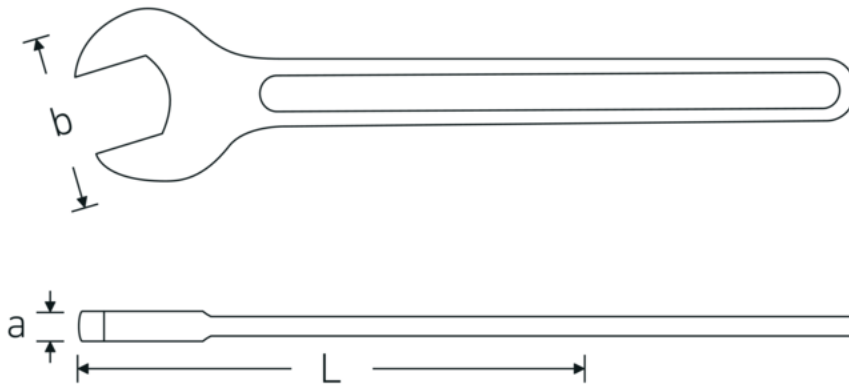

Open-ended wrench, metric

4004

Product no. **40040750**
GTIN **4018754018420**
Model **4004 75**

Label. Open-ended wrench Wrench size 75mm L.608mm

Technical Drawing.

Technical Attributes.

a	21 mm
Width mm (b)	152 mm
DIN	DIN 894
Length mm (L)	608 mm
Wrench width 1 [mm]	75 mm

Logistics data.

Depth mm (IFS)	606
Width mm (IFS)	151
Height mm (IFS)	22
Length (packed, mm)	606
Width (packed, mm)	151
Height (packed, mm)	22
Volume (packed, dm3)	2.013132 dm3
Product no.	40040750
Weight (gross, kg)	2,758

Variants.

Product no.	Art. no. (ERP)	Description	GTIN
40040240	4004 24	Open-ended wrench Wrench size 24mm L.215mm	4018754018307
40040270	4004 27	Open-ended wrench Wrench size 27mm L.238mm	4018754018314
40040300	4004 30	Open-ended wrench Wrench size 30mm L.261mm	4018754018321
40040320	4004 32	Open-ended wrench Wrench size 32mm L.273mm	4018754018338
40040360	4004 36	Open-ended wrench Wrench size 36mm L.300mm	4018754018345
40040410	4004 41	Open-ended wrench Wrench size 41mm L.335mm	4018754018352
40040460	4004 46	Open-ended wrench Wrench size 46mm L.369mm	4018754018369
40040500	4004 50	Open-ended wrench Wrench size 50mm L.412mm	4018754018376
40040550	4004 55	Open-ended wrench Wrench size 55mm L.457mm	4018754018383
40040600	4004 60	Open-ended wrench Wrench size 60mm L.492mm	4018754018390
40040650	4004 65	Open-ended wrench Wrench size 65mm L.528mm	4018754018406
40040700	4004 70	Open-ended wrench Wrench size 70mm L.572mm	4018754018413
40040750	4004 75	Open-ended wrench Wrench size 75mm L.608mm	4018754018420
40040800	4004 80	Open-ended wrench Wrench size 80mm L.645mm	4018754018437
40040850	4004 85	Open-ended wrench Wrench size 85mm L.690mm	4018754018444