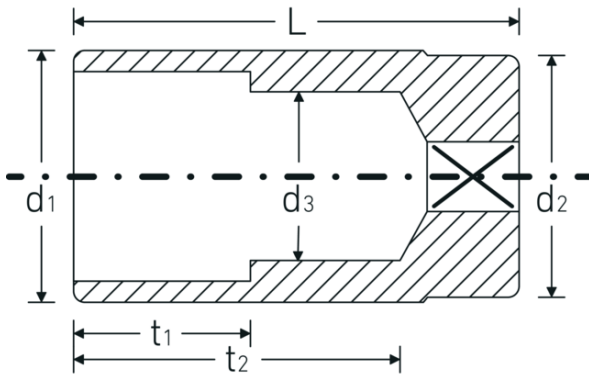

## Sockets 3/8", inch, extra deep

46a

Product no. **02420032**  
GTIN **4018754004331**  
Model **46 A 1/2**

**Label.** 3/8 " Socket Wrench size 1/2" L.54mm

### Technical Drawing.

### Technical Attributes.

Drive profile	bi-hex AS-Drive®
Internal square drive (inch)	3/8 "
d1	18 mm
d2	17,5 mm
d3	11,5 mm
Length mm (L)	54 mm
Wrench size [inch]	1/2 "
t1	20 mm
t2	40,2 mm

### Logistics data.

Depth mm (IFS)	54
Width mm (IFS)	19
Height mm (IFS)	19
Length (packed, mm)	95
Width (packed, mm)	58
Height (packed, mm)	20
Volume (packed, dm3)	0.1102 dm3
Product no.	02420032
Weight (gross, kg)	0,290