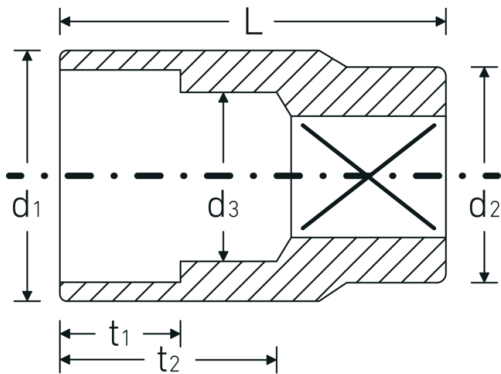

## Technical Drawing.

## Technical Attributes.

Drive profile	bi-hex AS-Drive®
Internal square drive (inch)	3/8 "
d1	28,7 mm
d2	21 mm
d3	21 mm
DIN	DIN 3124 / ISO 2725-1, ASME B 107.5M, DIN EN 3709
Length mm (L)	35 mm
Width across flats [mm]	22 mm

## Logistics data.

Depth mm (IFS)	29
Width mm (IFS)	30
Height mm (IFS)	30
Length (packed, mm)	151
Width (packed, mm)	31
Height (packed, mm)	30
Volume (packed, dm3)	0.14043 dm3
Product no.	02010022
Weight (gross, kg)	0,355

## Variants.

Product no.	Model no. (ERP)	Description	GTIN
02010007	45 7	3/8 " Socket Wrench size 7mm L.24mm	4018754001903
02010008	45 8	3/8 " Socket Wrench size 8mm L.25mm	4018754001910
02010009	45 9	3/8 " Socket Wrench size 9mm L.25mm	4018754001927
02010010	45 10	3/8 " Socket Wrench size 10mm L.27mm	4018754001934
02010011	45 11	3/8 " Socket Wrench size 11mm L.27mm	4018754001941
02010012	45 12	3/8 " Socket Wrench size 12mm L.28mm	4018754001958
02010013	45 13	3/8 " Socket Wrench size 13mm L.30mm	4018754001965
02010014	45 14	3/8 " Socket Wrench size 14mm L.30mm	4018754001972
02010015	45 15	3/8 " Socket Wrench size 15mm L.31mm	4018754001989
02010016	45 16	3/8 " Socket Wrench size 16mm L.31mm	4018754001996
02010017	45 17	3/8 " Socket Wrench size 17mm L.31mm	4018754002009
02010018	45 18	3/8 " Socket Wrench size 18mm L.32mm	4018754002016
02010019	45 19	3/8 " Socket Wrench size 19mm L.32mm	4018754002023
02010020	45 20	3/8 " Socket Wrench size 20mm L.34mm	4018754002030
02010021	45 21	3/8 " Socket Wrench size 21mm L.34mm	4018754002047
02010022	45 22	3/8 " Socket Wrench size 22mm L.35mm	4018754002054
02010024	45 24	3/8 " Socket Wrench size 24mm L.35mm	4018754149148