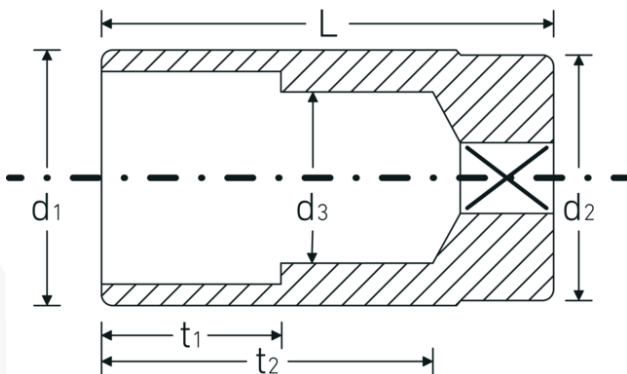

Technical Drawing.

Technical Attributes.

Drive profile bi-hex AS-Drive®

Logistics data.

Depth mm (IFS) 83