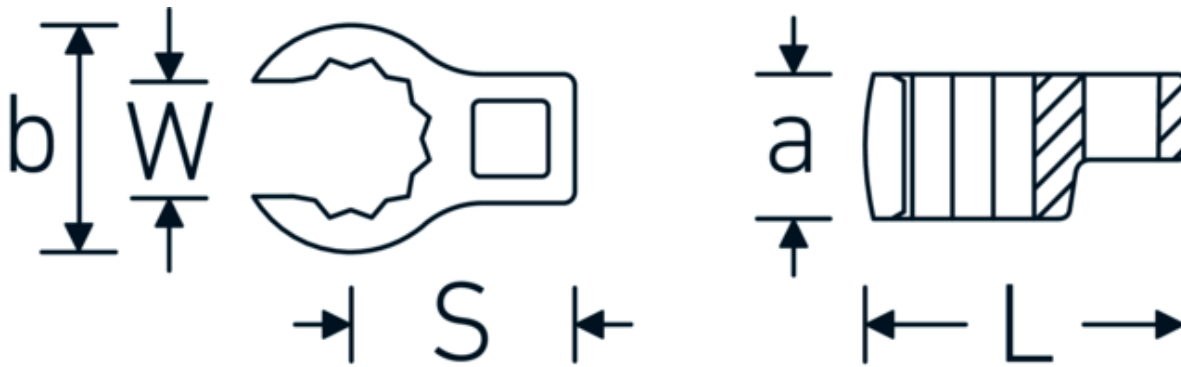

Flare nut CROW-FOOT wrench, metric

440

Product no. 02190015
GTIN 4018754141029
Model 440 15

Label.

3/8 " Flare nut CROW-FOOT wrench Wrench size 15mm L.36,5mm

Technical Drawing.

Technical Attributes.

| | |
|------------------------------|---------|
| a | 17,5 mm |
| Internal square drive (inch) | 3/8 " |
| Width mm (b) | 24,6 mm |
| Length mm (L) | 36,5 mm |
| S | 19,1 mm |
| Width across flats [mm] | 15 mm |
| W | 11,9 mm |

Logistics data.

| | |
|----------------------|------------|
| Depth mm (IFS) | 36 |
| Width mm (IFS) | 23 |
| Height mm (IFS) | 12 |
| Length (packed, mm) | 105 |
| Width (packed, mm) | 30 |
| Height (packed, mm) | 14 |
| Volume (packed, dm3) | 0.0441 dm3 |
| Product no. | 02190015 |
| Weight (gross, kg) | 0,037 |