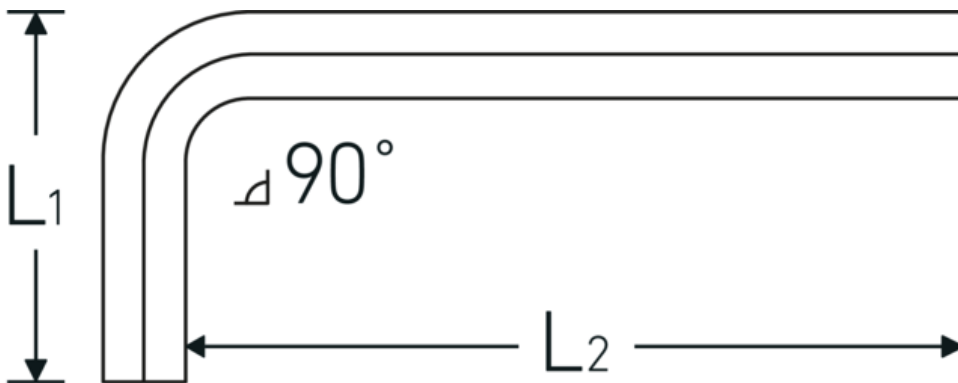

## Hex key for hex bolts

10760

Product no. **43153019**  
 GTIN **4018754332212**  
 Model **10760 19**  
**WINKELSCHRAUBENDREHER**  
**SECHSKANT**

### Label.

Hex key for hex bolts Hex drive 19mm L.70mm x 180mm

### Technical Attributes.

Drive profile	hex
External hex drive (mm)	19 mm
DIN	DIN ISO 2936
L1	70 mm
L2	180 mm

### Logistics data.

Depth mm (IFS)	192
Width mm (IFS)	87
Height mm (IFS)	21
Length (packed, mm)	250
Width (packed, mm)	105
Height (packed, mm)	58
Volume (packed, dm <sup>3</sup> )	1.5225 dm <sup>3</sup>
Product no.	43153019
Weight (gross, kg)	3,010