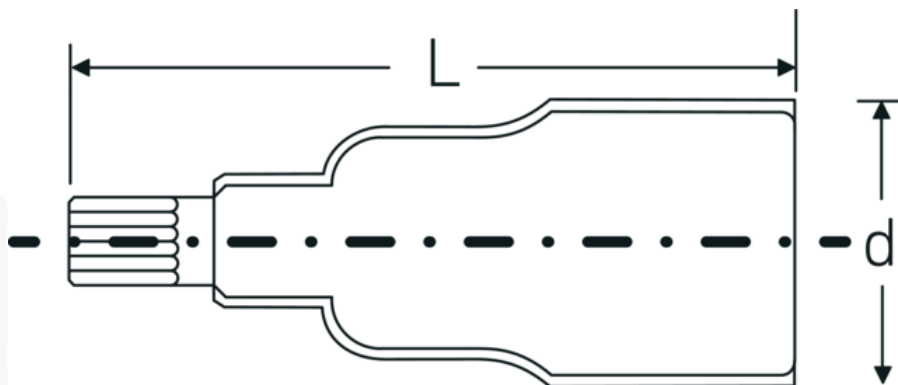

## VDE screwdriver socket

### 12174 VDE

Product no. 02390045  
GTIN 4018754253630  
Model 12174 VDE T 45

**Label.** 3/8 " VDE screwdriver socket L.67mm

- Features.**
- for internal TORX® screws
  - Chrome-Alloy-Steel, chrome plated
  - VDE insulated up to 1000 V
  - DIN EN 60900
  - #T; AC/1000 V

## Technical Drawing.

## Technical Attributes.

Drive profile	TORX®
Internal square drive (inch)	3/8 "
d	22,8 mm
DIN	DIN EN 60900
Size of output profile	T45
Length mm (L)	67 mm