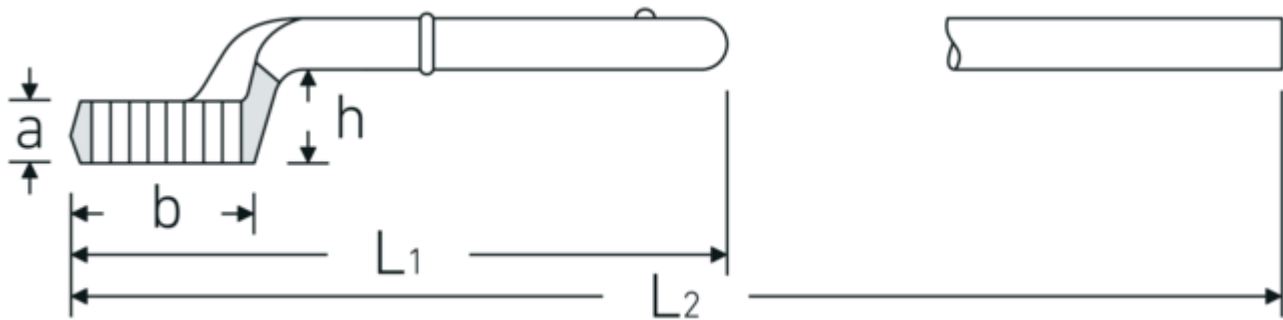

Heavy duty ring wrench

5

Product no. **42020038**
GTIN **4018754023479**
Model **5 38**

Label.

Heavy duty ring wrench Wrench size 38mm L.250mm

Technical Drawing.

Technical Attributes.

a	21 mm
Width mm (b)	56 mm
for no.	2
Height mm (h)	37,5 mm
L1	250 mm
L2	740 mm
Wrench width 1 [mm]	38 mm

Logistics data.

Depth mm (IFS)	253
Width mm (IFS)	56
Height mm (IFS)	55
Length (packed, mm)	253
Width (packed, mm)	56
Height (packed, mm)	55
Volume (packed, dm ³)	0.77924 dm ³
Product no.	42020038
Weight (gross, kg)	0,810
Weight PAP (kg)	0,000